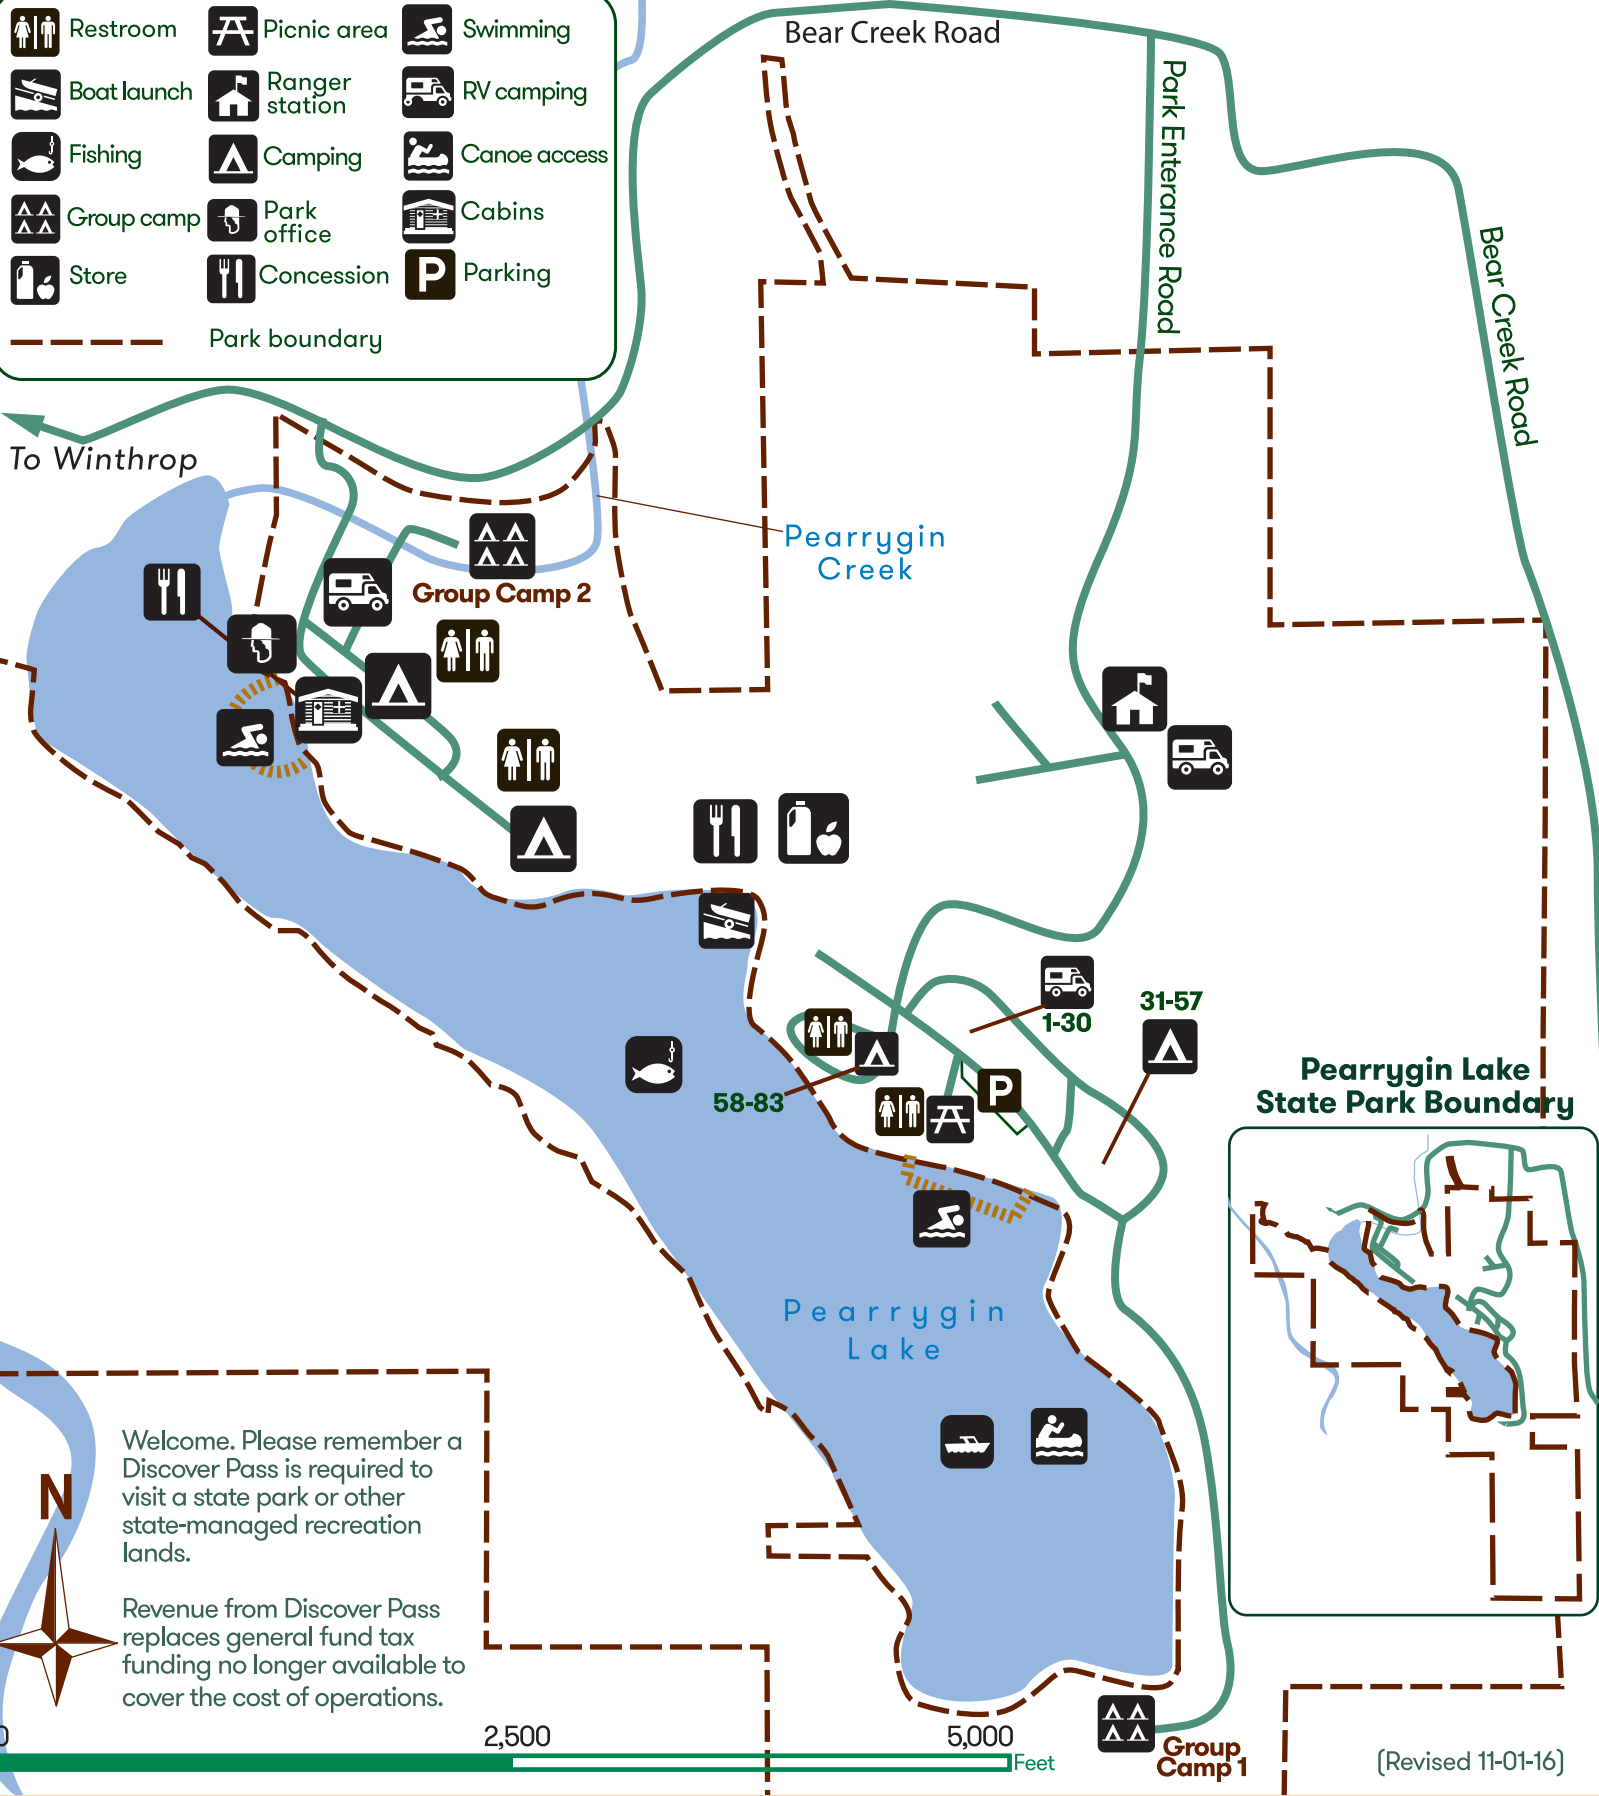

# Pearrygin Lake State Park

- Restroom
- Picnic area
- Swimming
- Boat launch
- Ranger station
- RV camping
- Fishing
- Camping
- Canoe access
- Group camp
- Park office
- Cabins
- Store
- Concession
- Parking
- Park boundary

Welcome. Please remember a Discover Pass is required to visit a state park or other state-managed recreation lands.

Revenue from Discover Pass replaces general fund tax funding no longer available to cover the cost of operations.