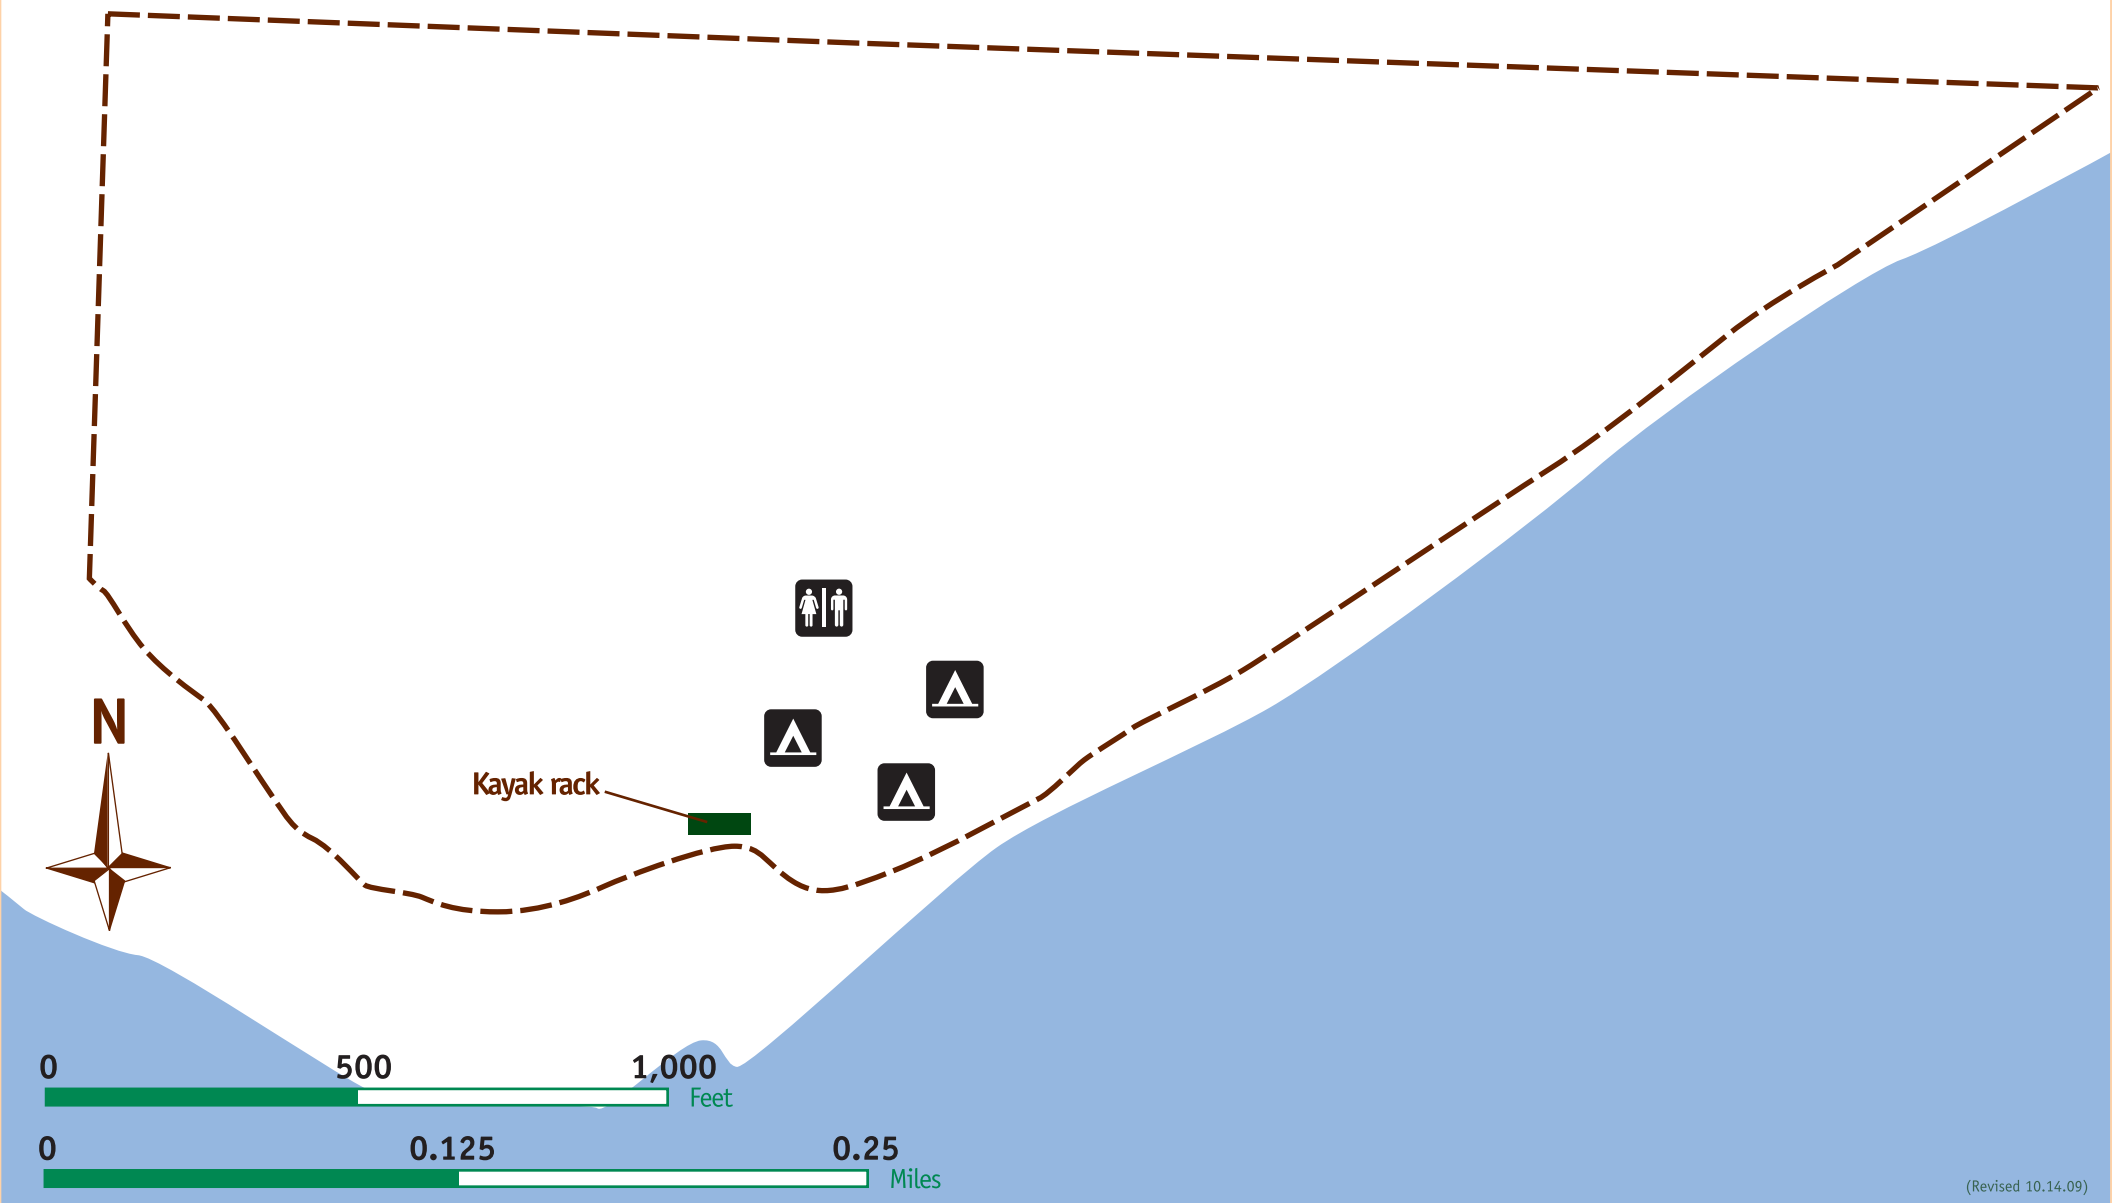

Kinney Point State Park

- Camping
- Restroom
- Park boundary

Campsite is accessible only by boat

(Revised 10.14.09)