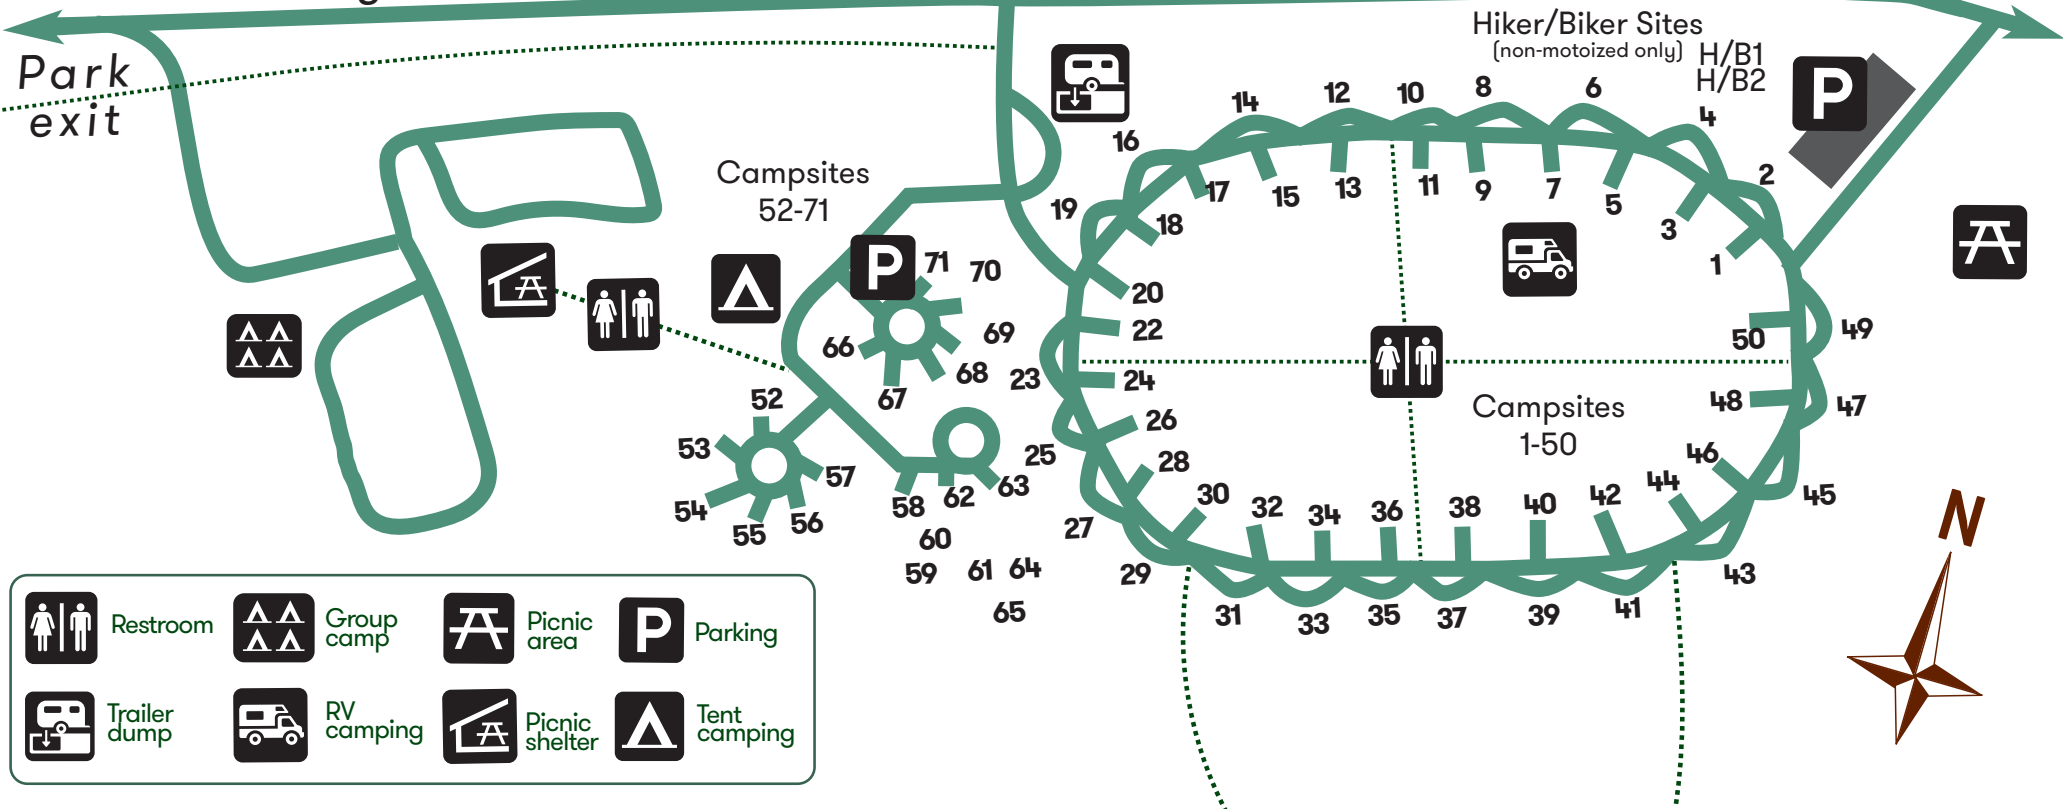

# Maryhill State Park Campground

Maryhill Highway

Maryhill State Park Drive

To overflow sites 1-5

Park exit

	Restroom		Group camp		Picnic area		Parking
	Trailer dump		RV camping		Picnic shelter		Tent camping

Columbia River

0 415 830 1,660 Feet

[Revised 11-23-20]