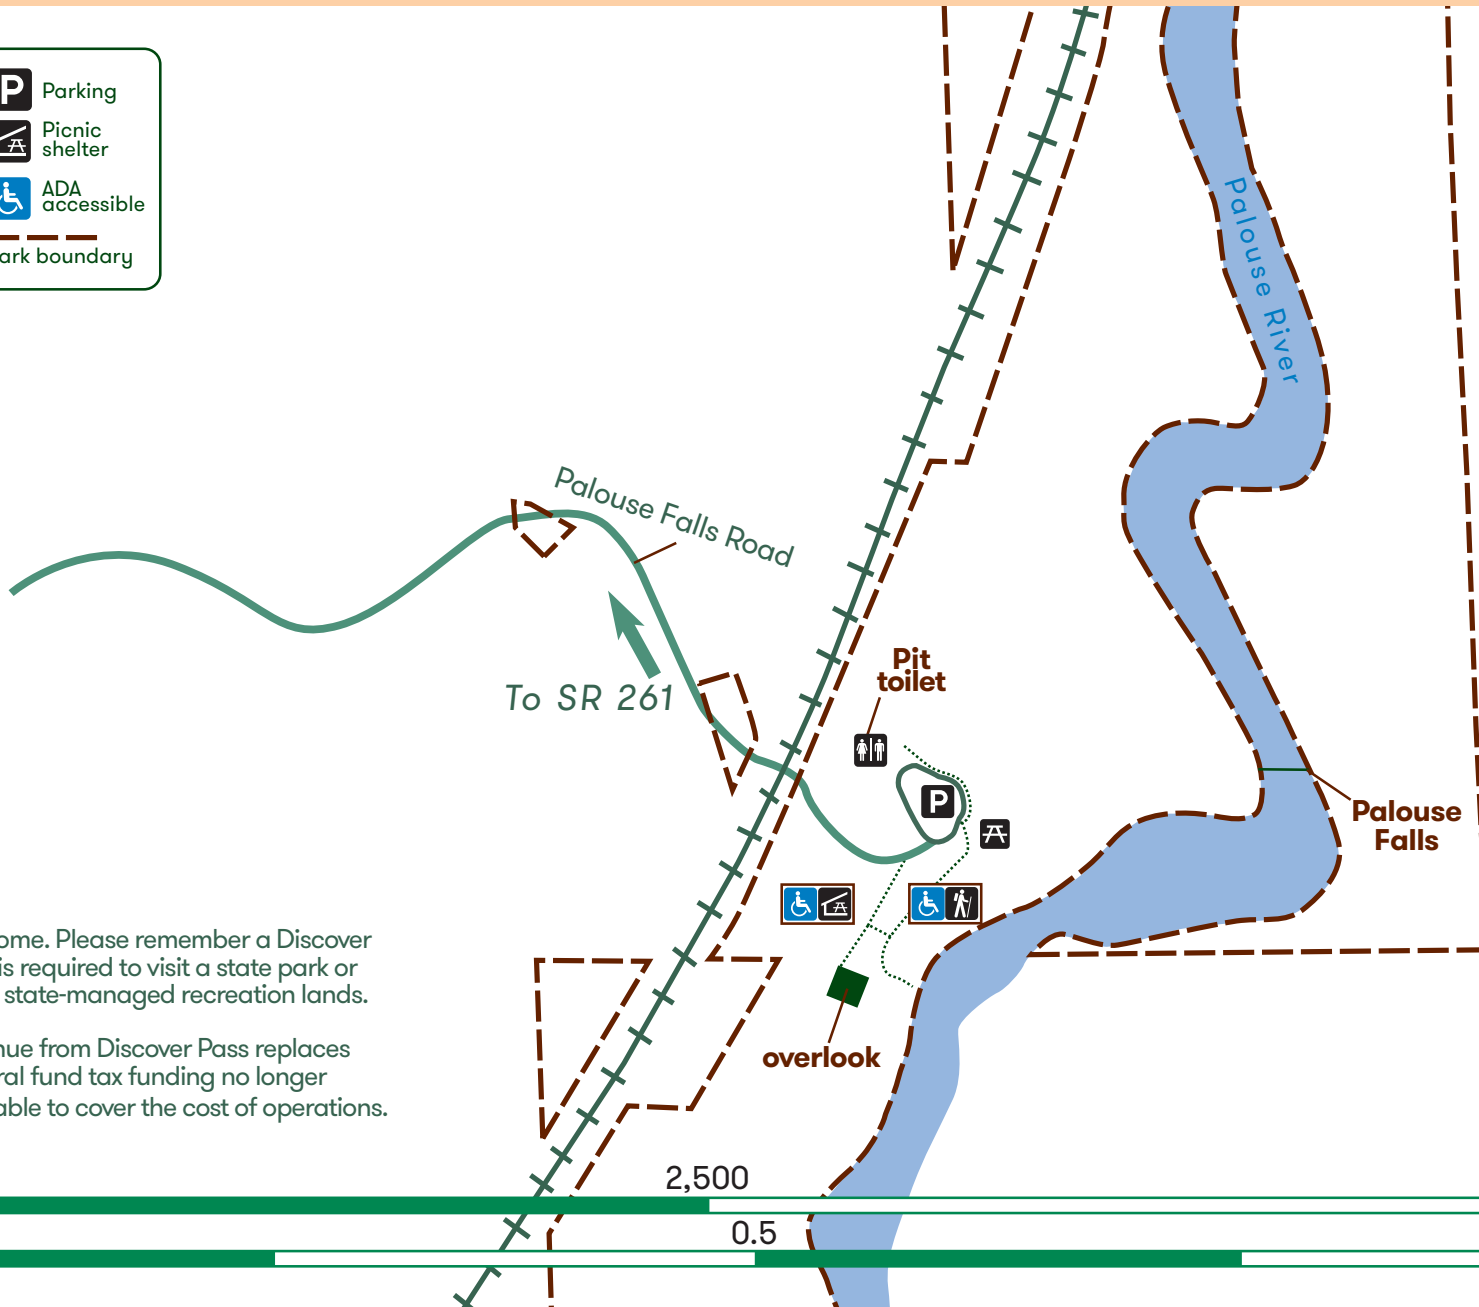

Palouse Falls State Park

	Walking		Parking
	Picnic area		Picnic shelter
	Restroom		ADA accessible
..... Park trail		- - - - - Park boundary	

Welcome. Please remember a Discover Pass is required to visit a state park or other state-managed recreation lands.

Revenue from Discover Pass replaces general fund tax funding no longer available to cover the cost of operations.

(Revised 7-1-22)