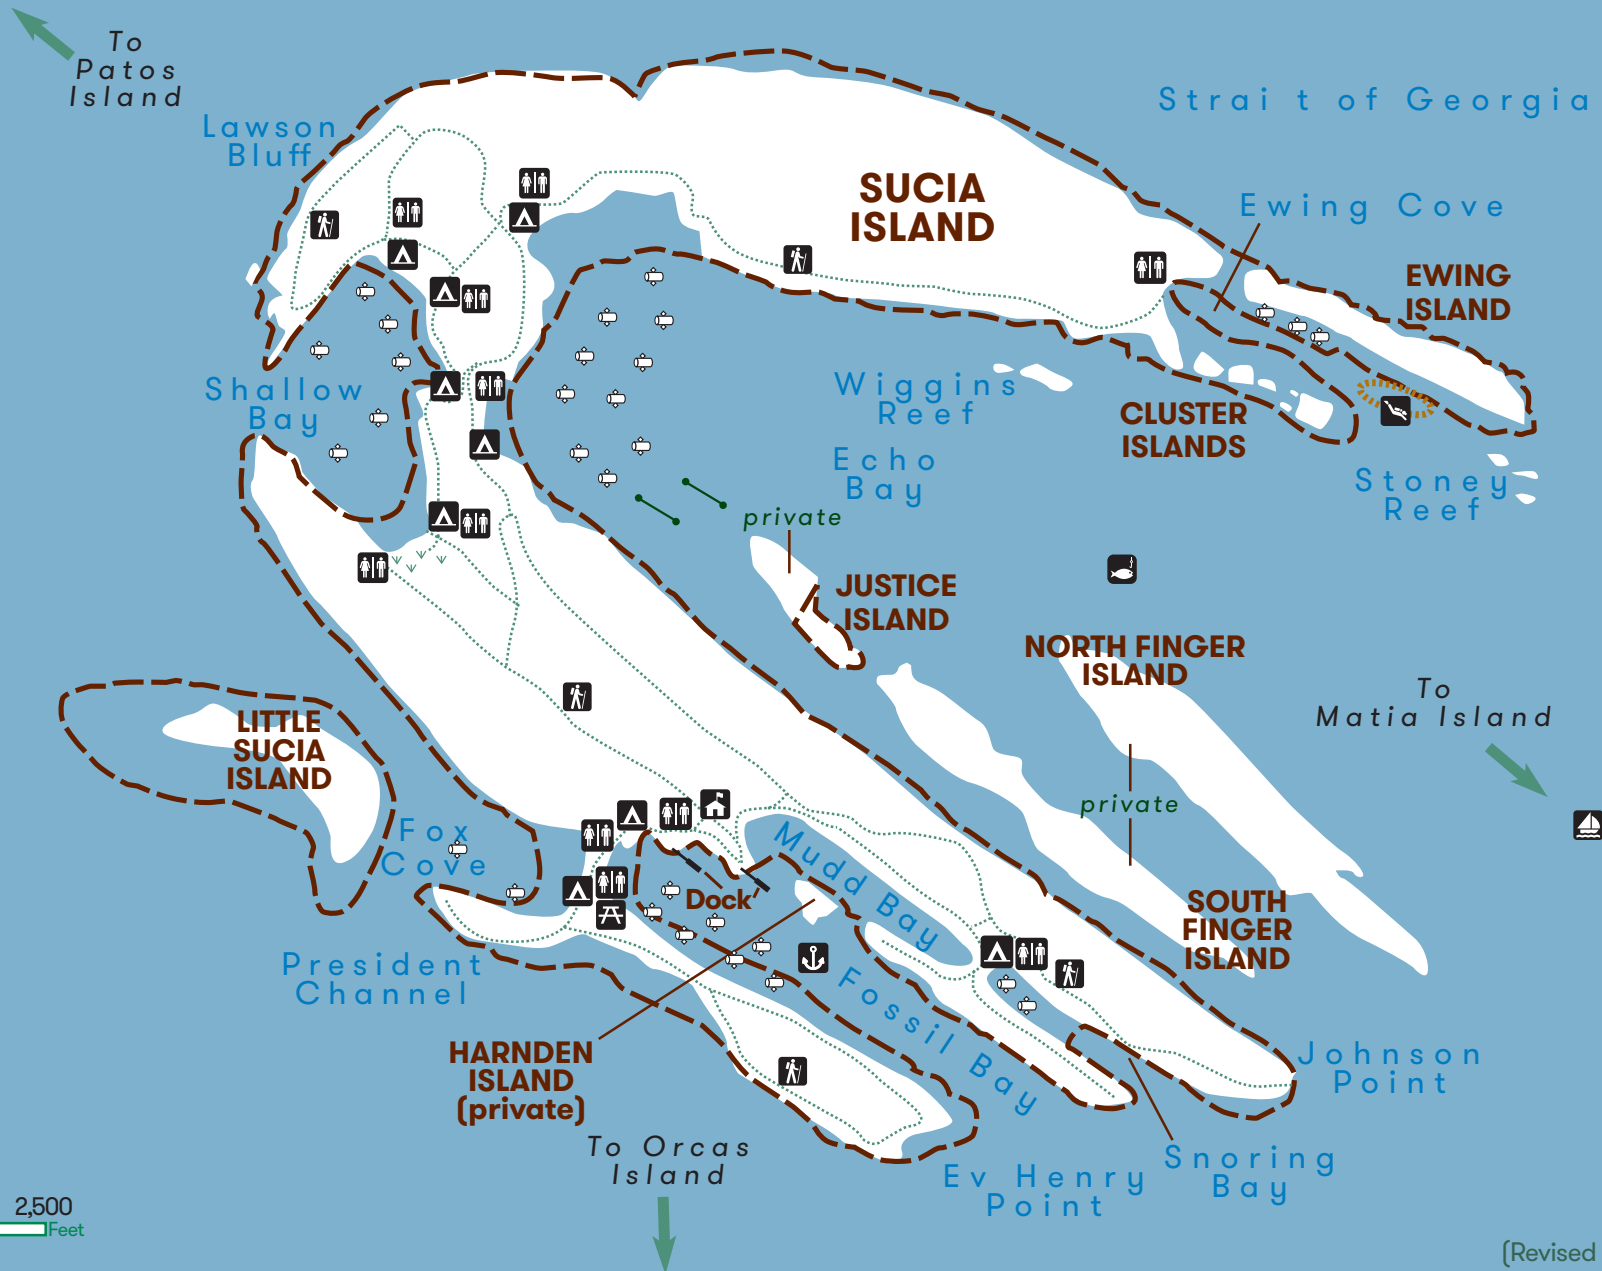

Sucia Island State Park

- Hiking
- Scuba diving
- Fishing
- Picnic area
- Kiosk
- Marina
- Camping
- Restroom
- Linear Moorage
- Mooring buoy
- Park boundary

0 1,250 2,500 Feet

[Revised 07-09-18]