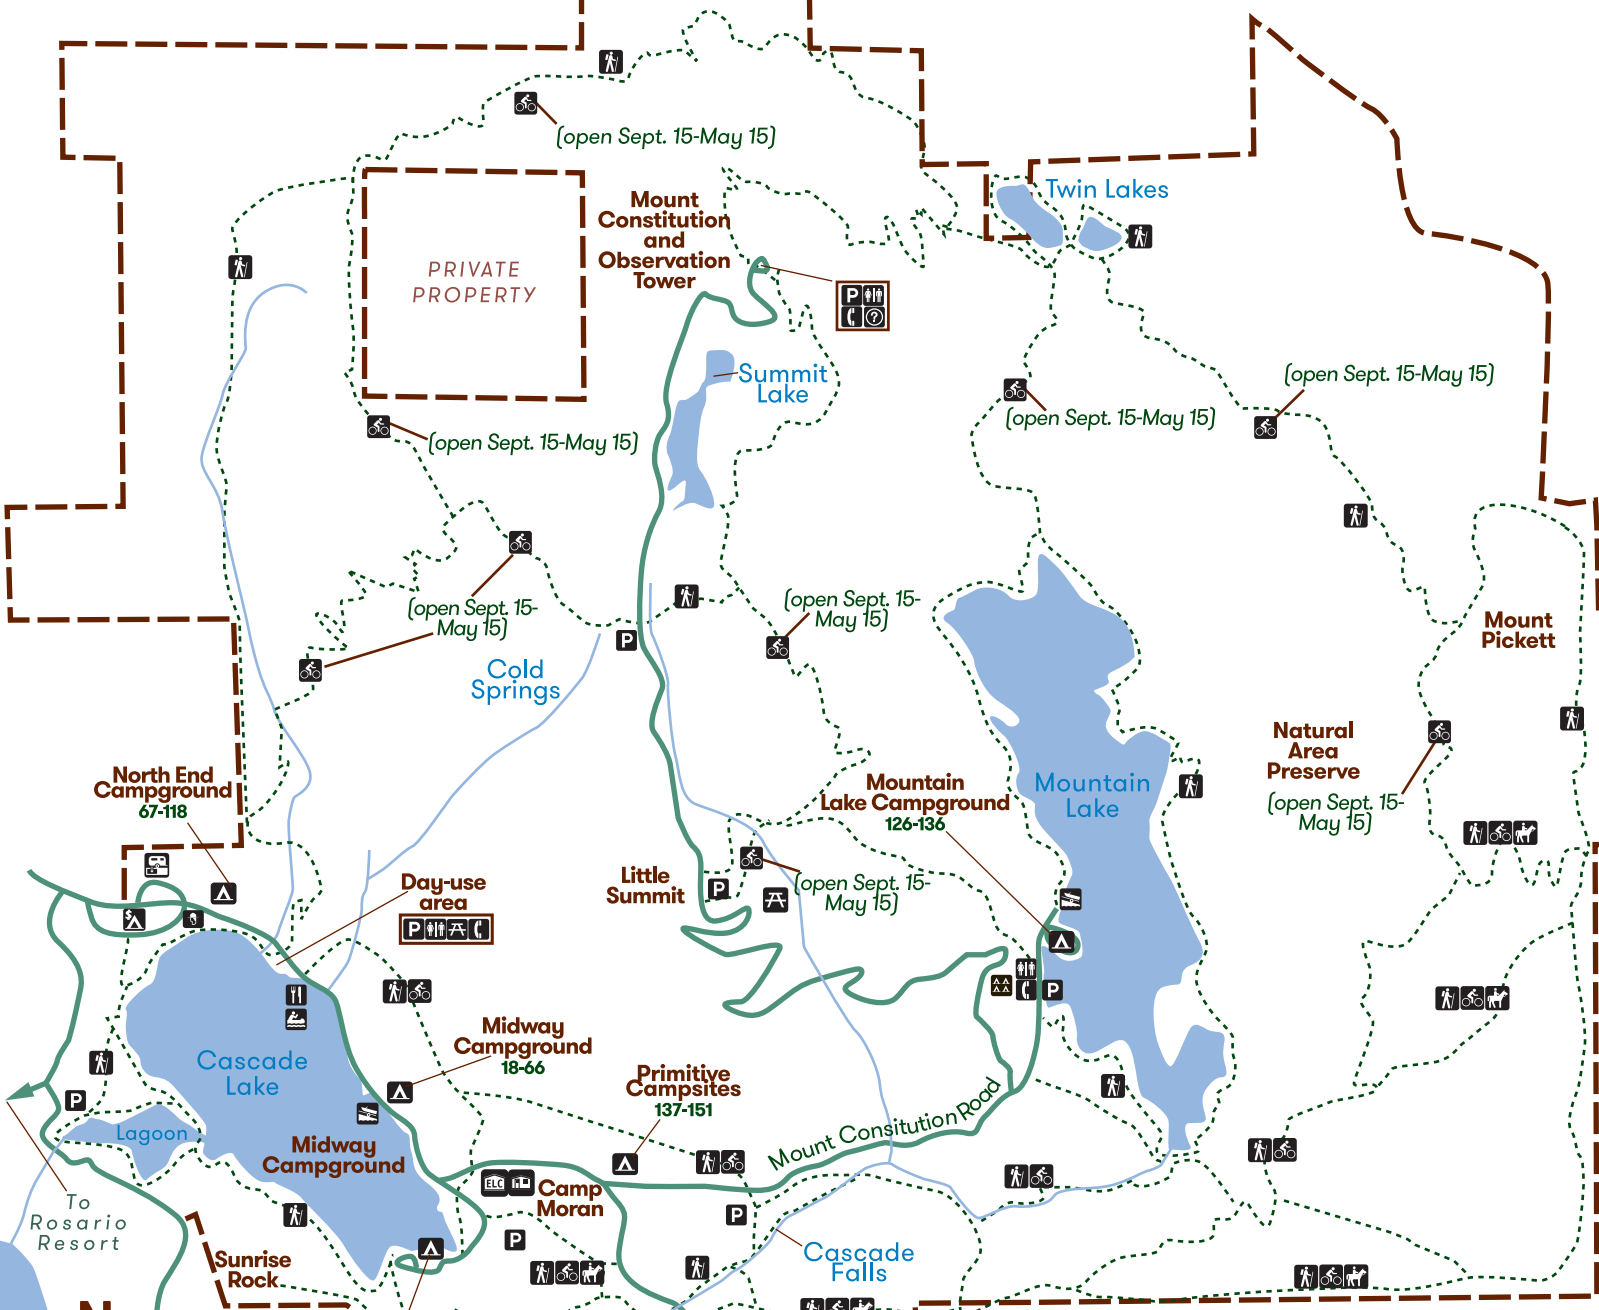

Moran State Park

- Hiking
- Vacation House
- Camping registration
- Park office
- Parking
- Trailer dump
- Food service
- Picnic area
- Camping
- Environmental Learning Center
- Group camp
- Restrooms
- Information
- Boat launch
- Telephone
- Bicycle area
- Boat rental
- Equestrian area
- Park boundary