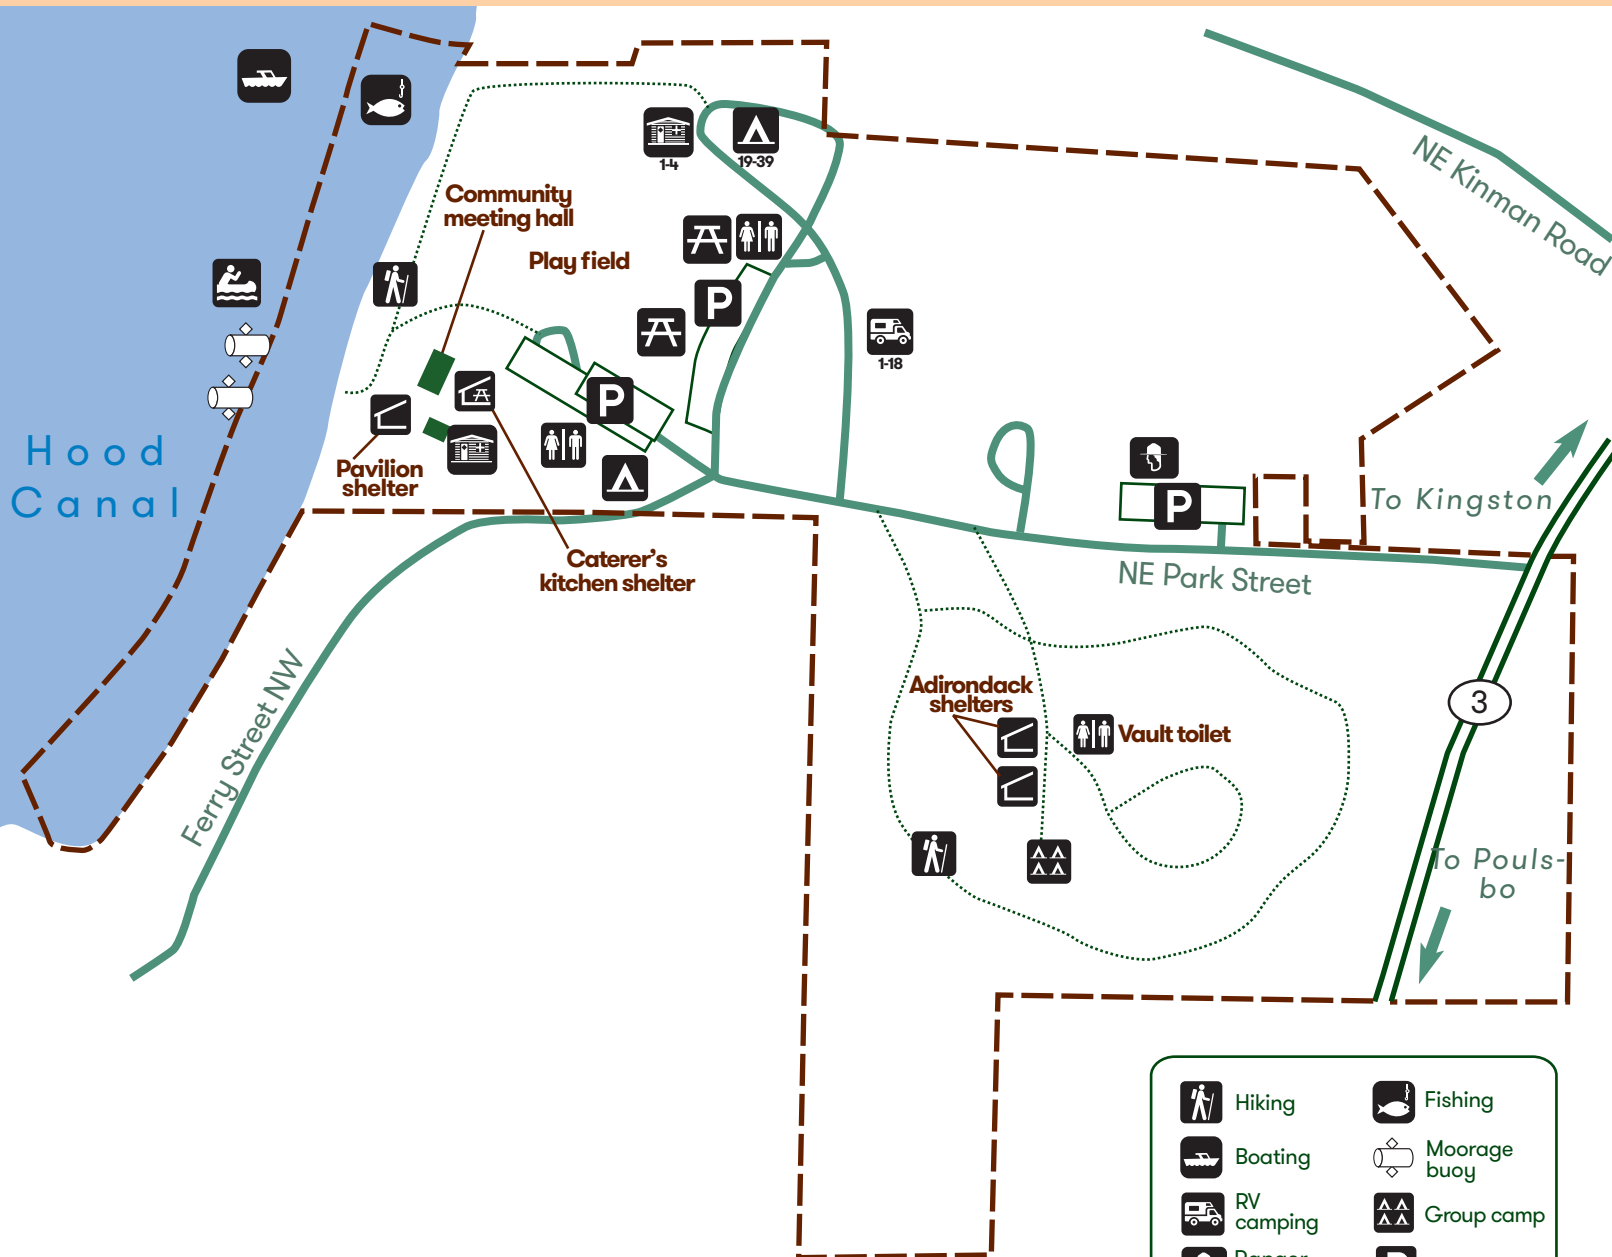

Kitsap Memorial State Park

- Hiking
- Boating
- RV camping
- Ranger station
- Camping
- Canoe access
- Picnic area
- Rental cabin
- Fishing
- Moorage buoy
- Group camp
- Parking
- Restroom
- Picnic shelter
- Shelter
- Park boundary