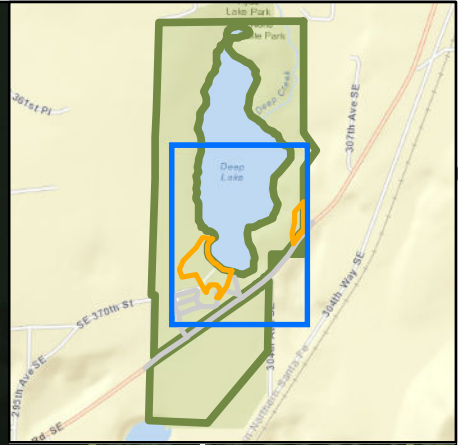

# Nolte

3.9 acres

0.8 acres

## Legend

- ..... Hiking trails
- Roadways
- Metal Detection Areas
- ▭ Park Boundaries

Revised: 10/14/2016