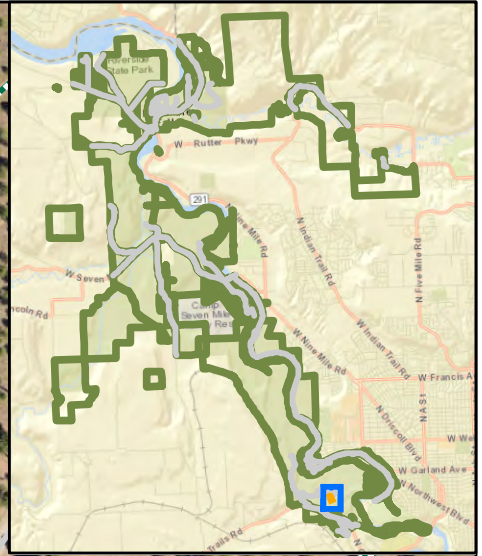

# Riverside

3.1 Acres

0 50 100 Feet

## Legend

- MetalDetectionAreas
- Roadways
- Hiking trails
- Park Boundaries

Revised: 09/20/2017