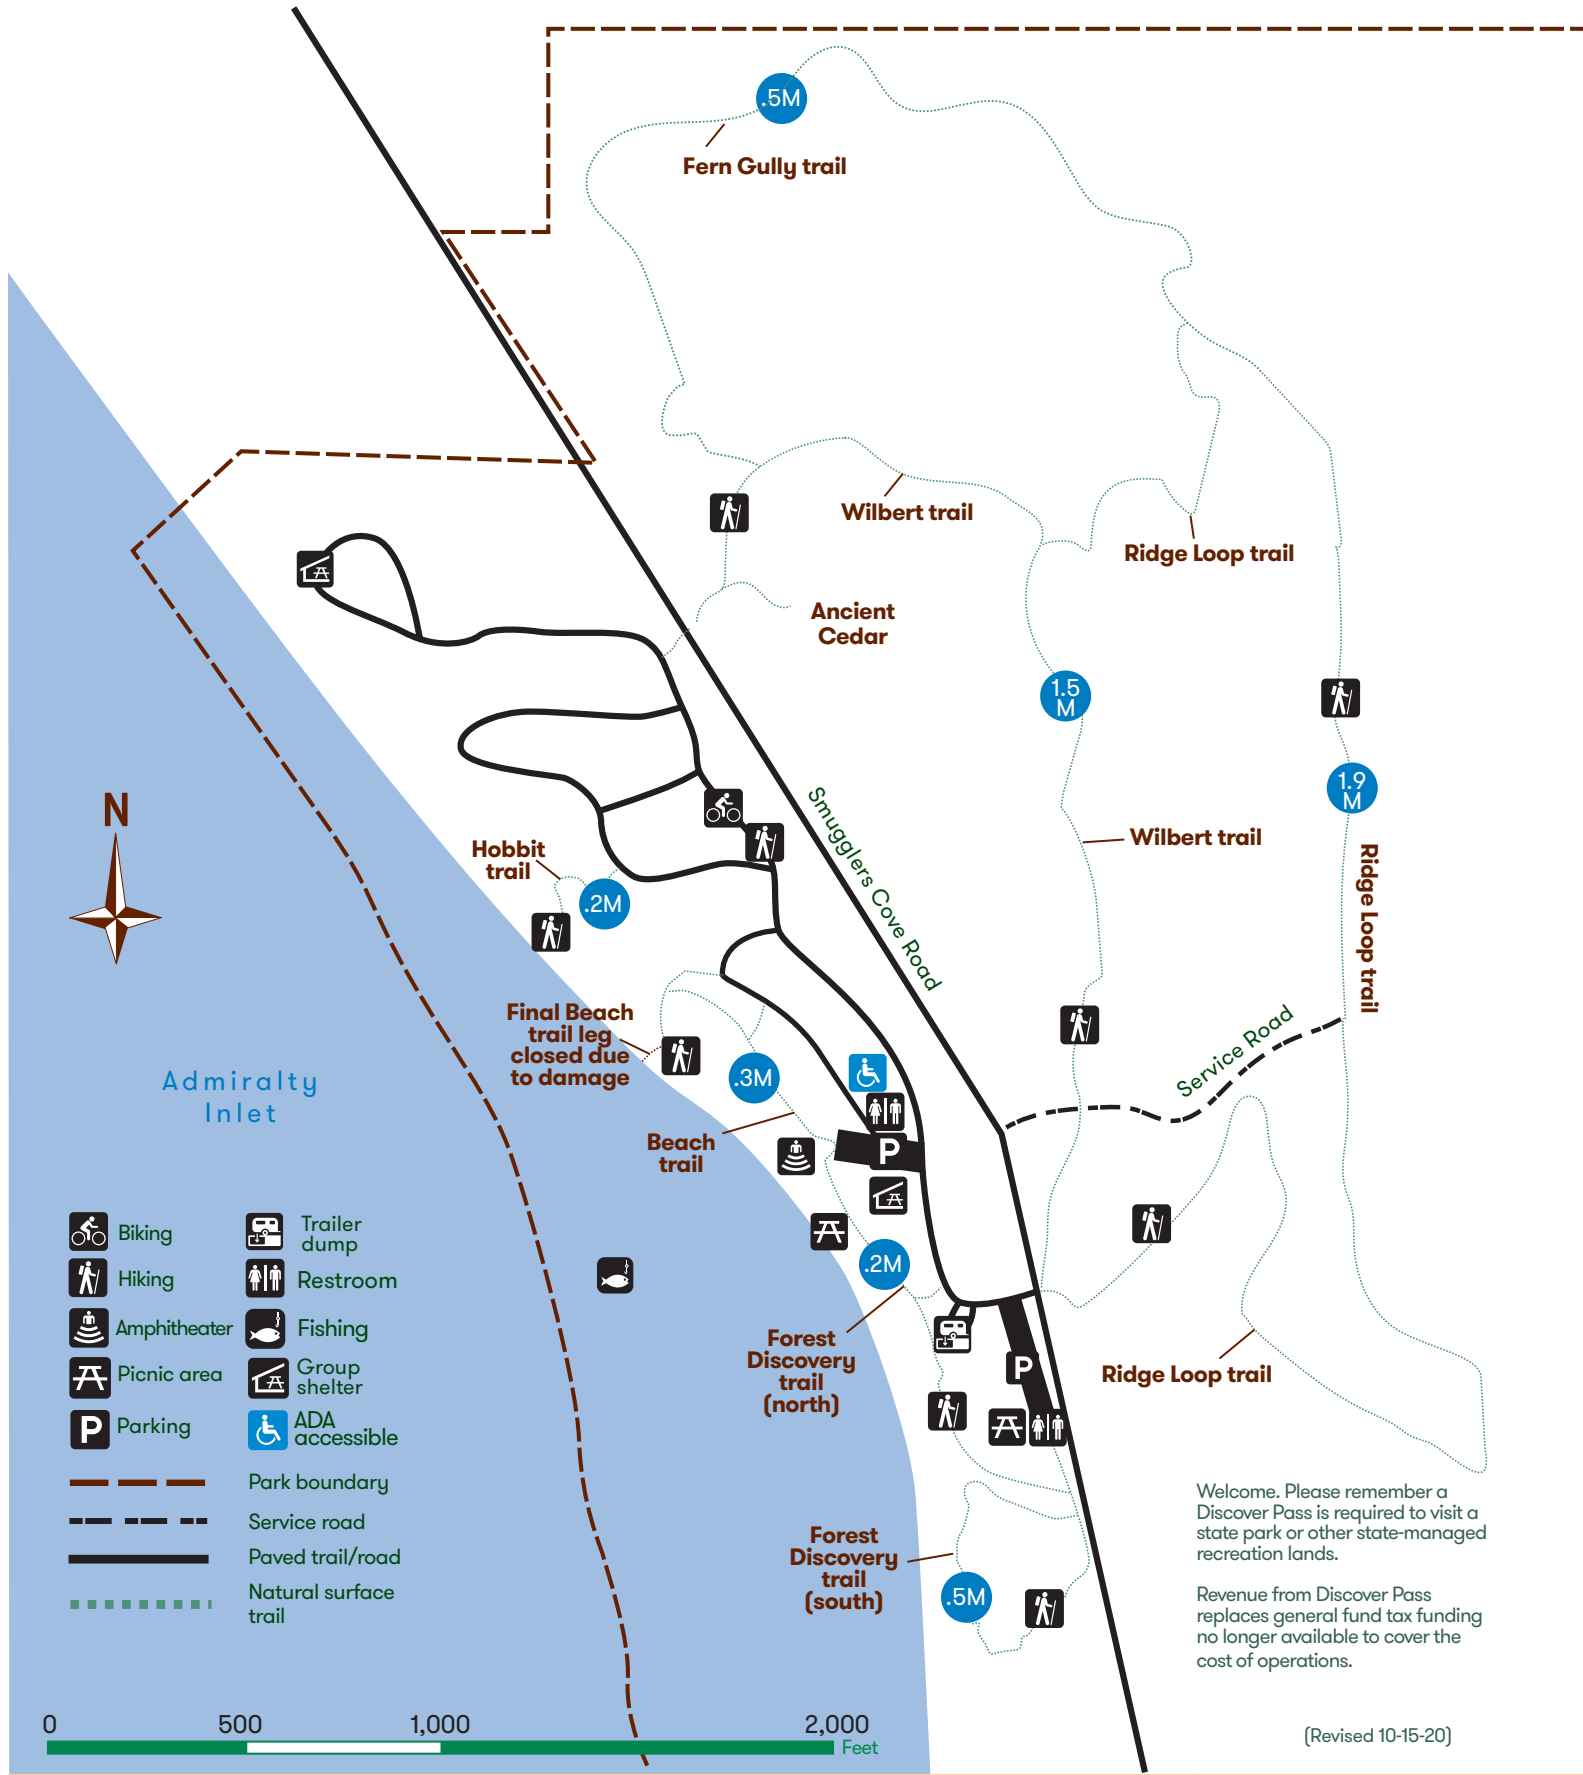

South Whidbey State Park

Welcome. Please remember a Discover Pass is required to visit a state park or other state-managed recreation lands.

Revenue from Discover Pass replaces general fund tax funding no longer available to cover the cost of operations.

(Revised 10-15-20)