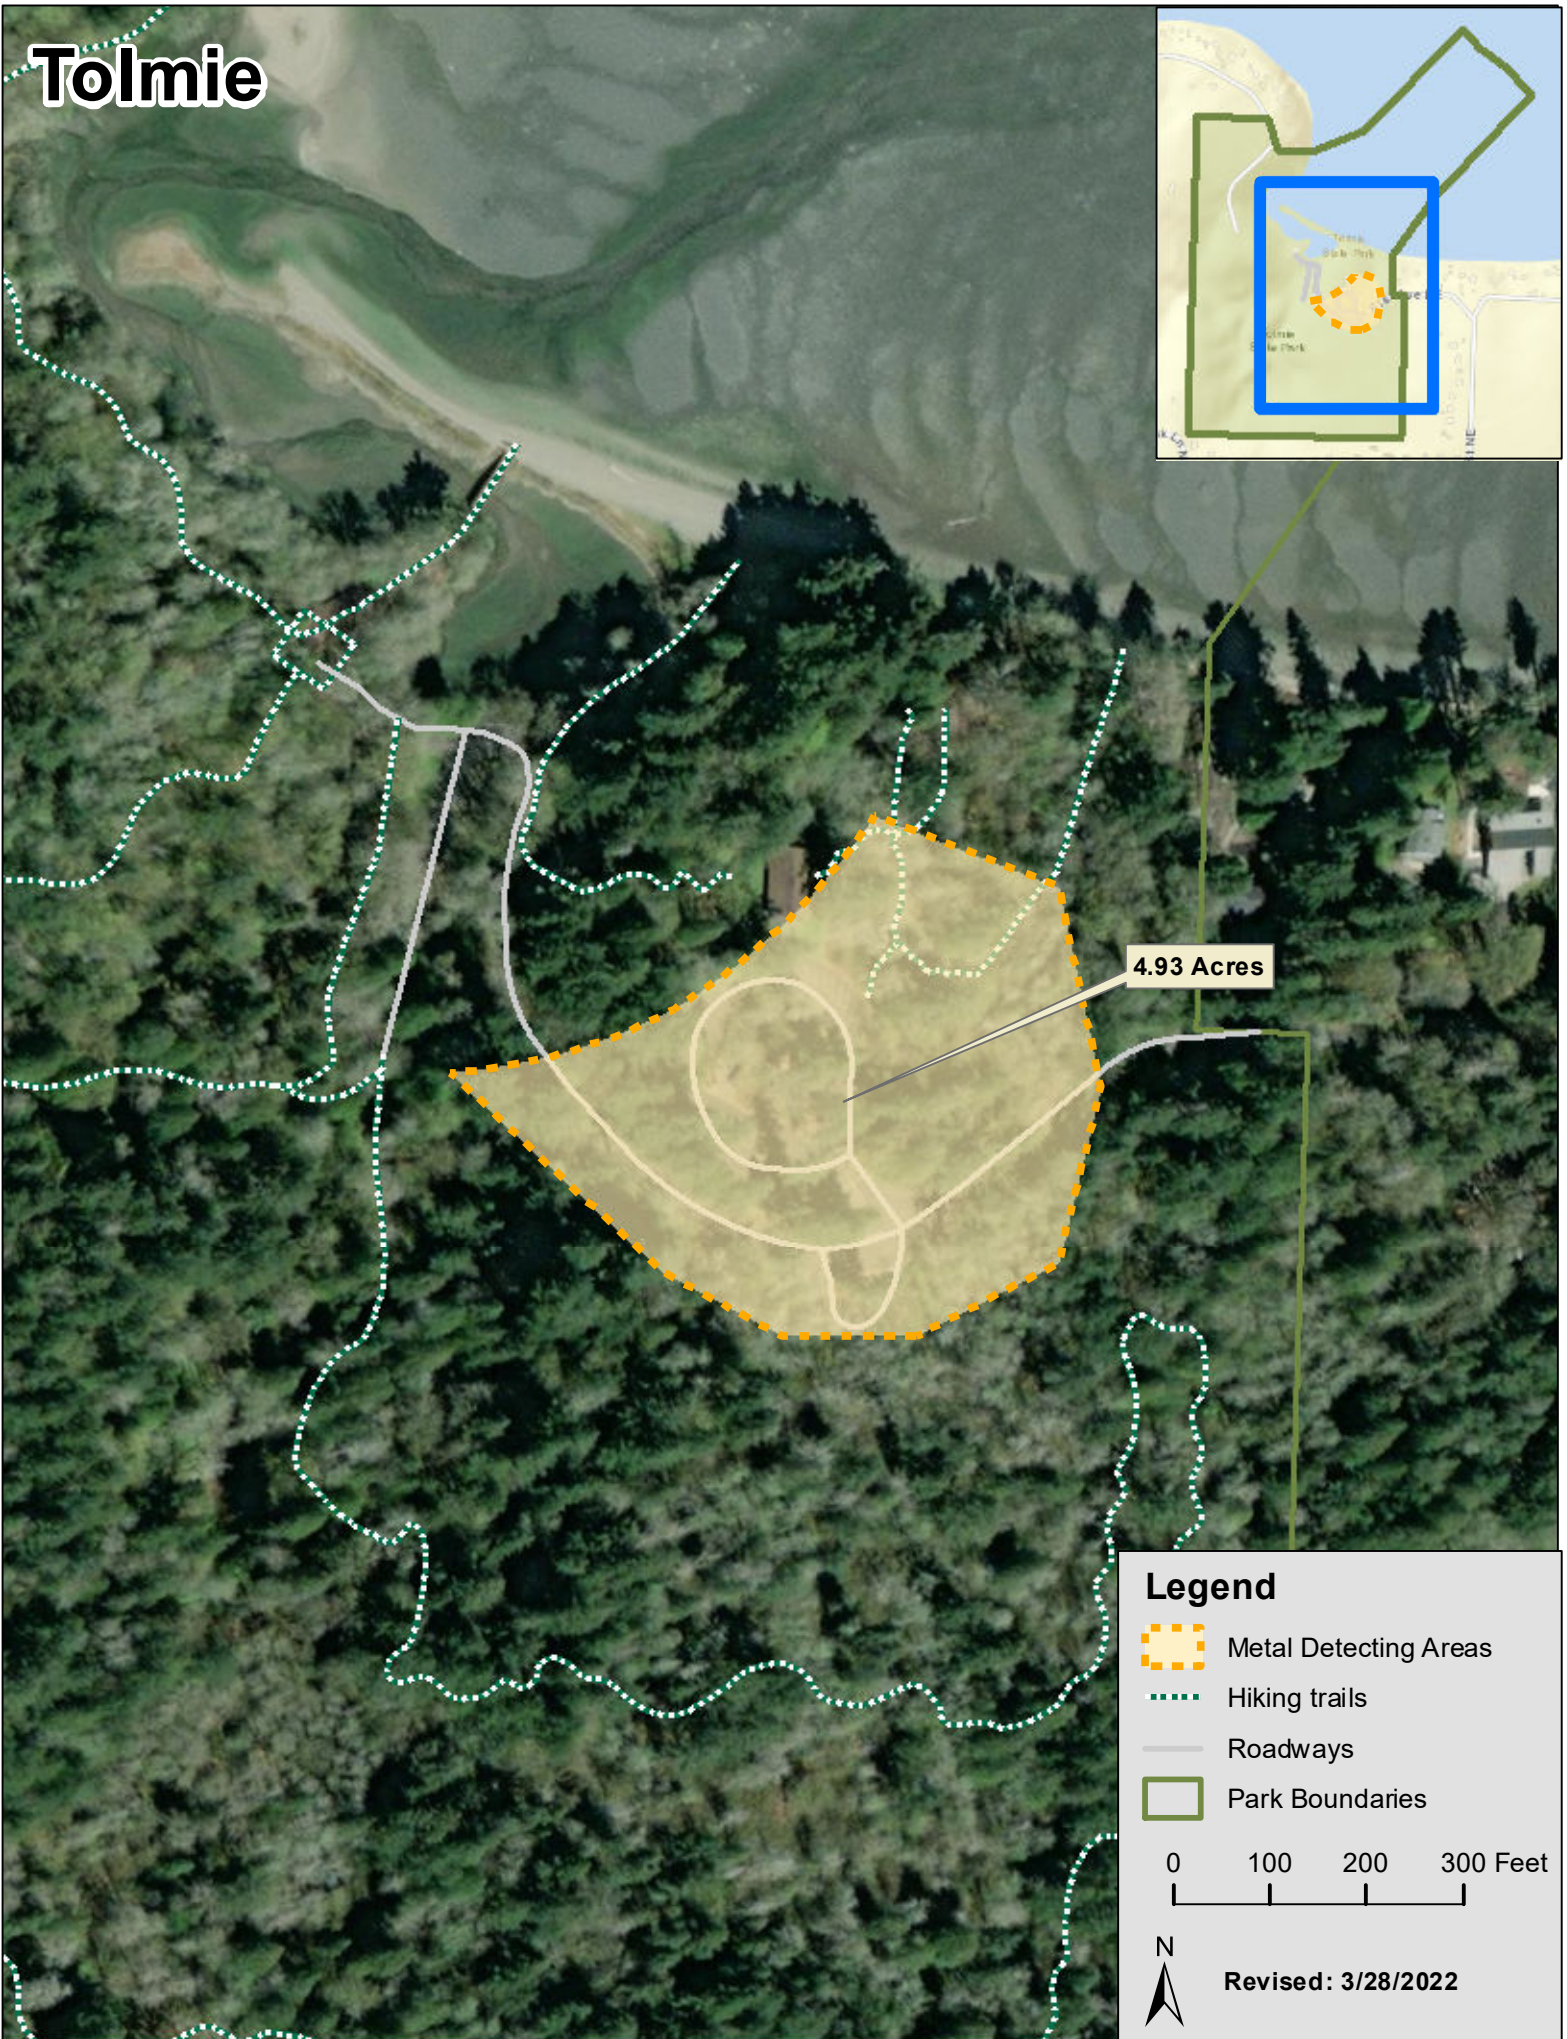

Tolmie

4.93 Acres

Legend

-  Metal Detecting Areas
-  Hiking trails
-  Roadways
-  Park Boundaries

0 100 200 300 Feet

Revised: 3/28/2022