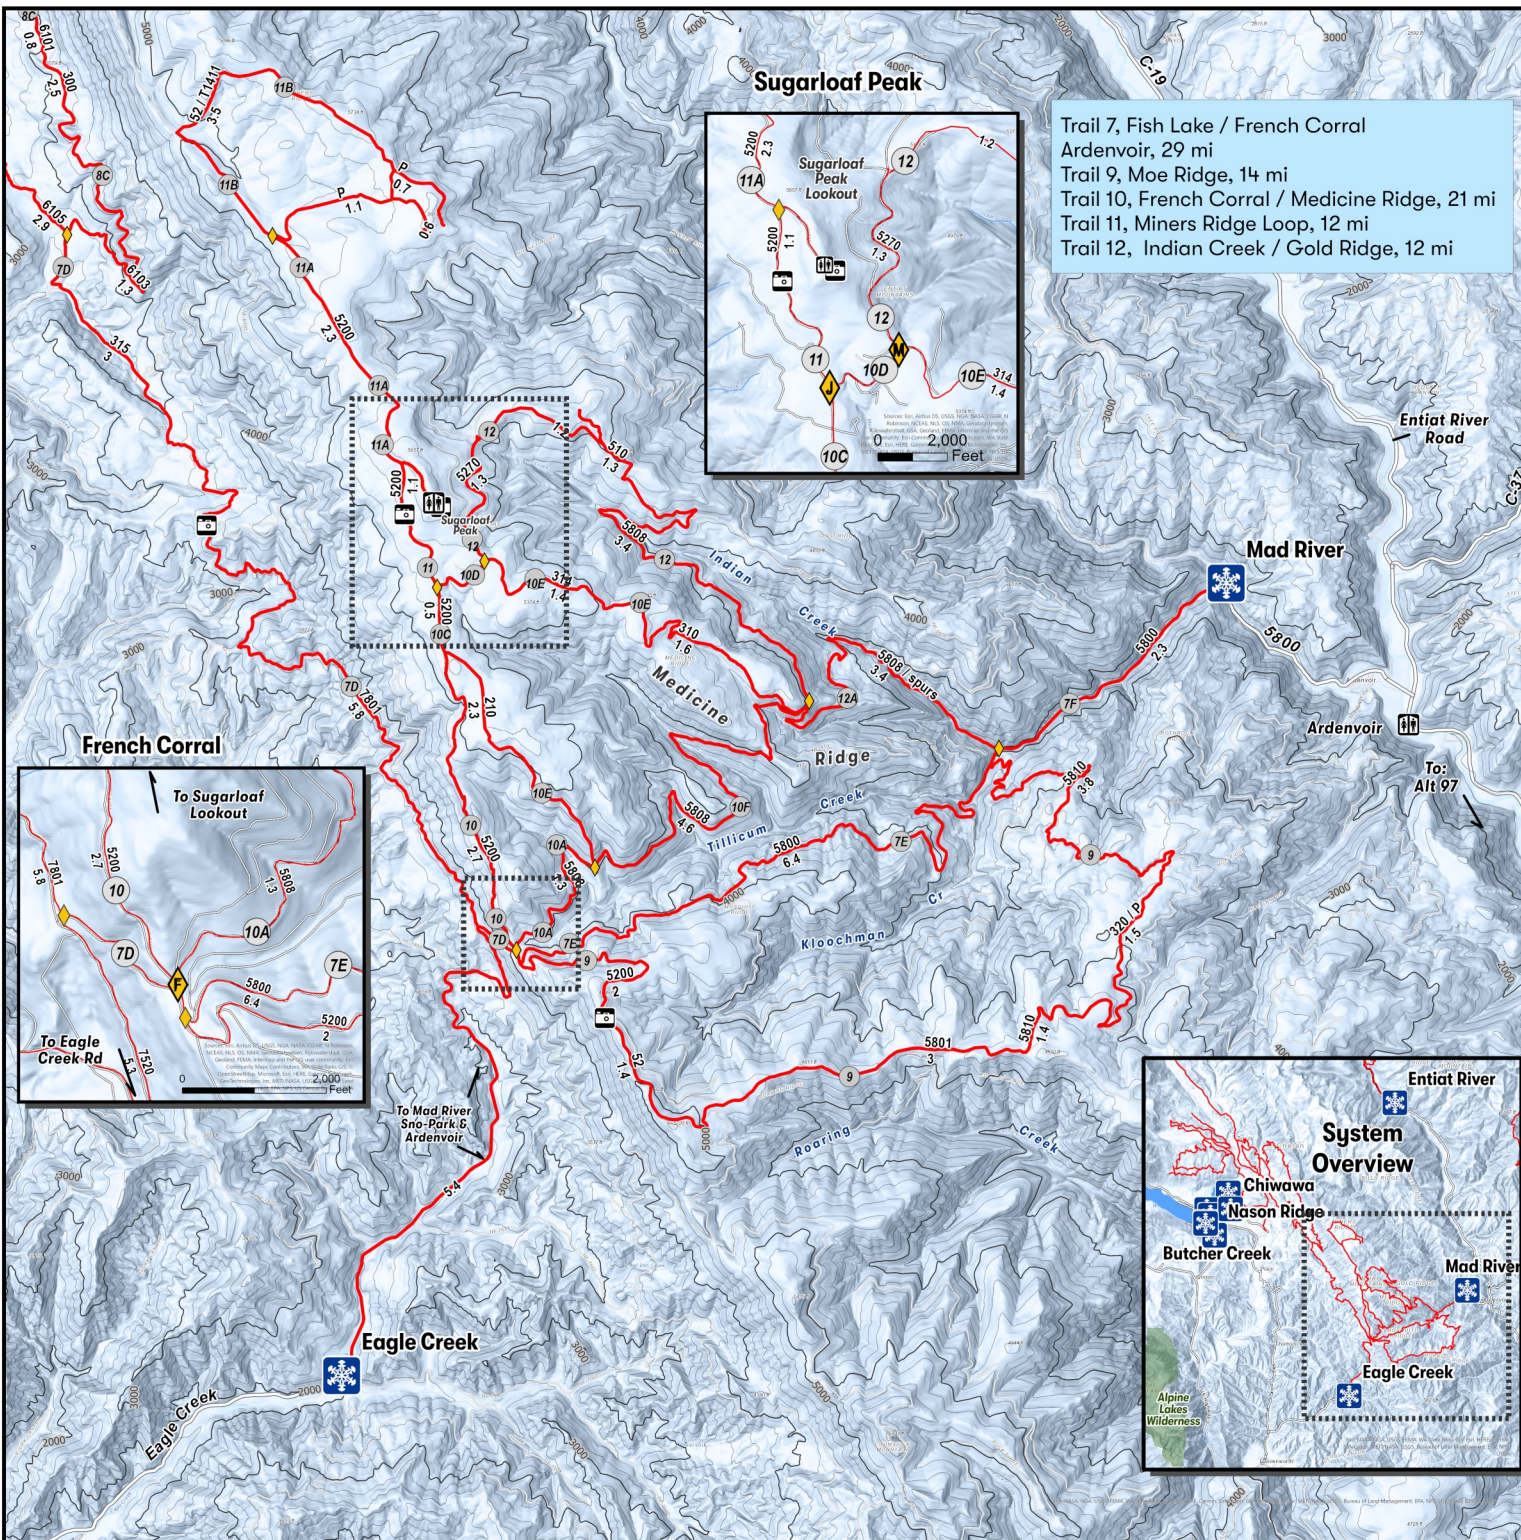

Welcome Mad River & Eagle Creek SnoParks

Groomed Trail System

-  **Junctions**
-  **Sno-Park**
-  **Restroom**
-  **View**
-  **Club Trail System Key**
-  **Groomed Snowmobile Trail**
-  **Contours - 200ft**
-  **Contours 1000 foot**
-  **Sno-Park Access Road**

Area has 191 miles of groomed snowmobile trails. Road number and mileage labeled between junctions.

Snow grooming equipment may be on the trail at any time.

Trail grooming schedules may change without notice due to snow conditions, temperatures, equipment breakdowns, etc.

Chelan Co. Sheriff
509-663-9911

Trail 7, Fish Lake / French Corral Ardenvoir, 29 mi
Trail 9, Moe Ridge, 14 mi
Trail 10, French Corral / Medicine Ridge, 21 mi
Trail 11, Miners Ridge Loop, 12 mi
Trail 12, Indian Creek / Gold Ridge, 12 mi