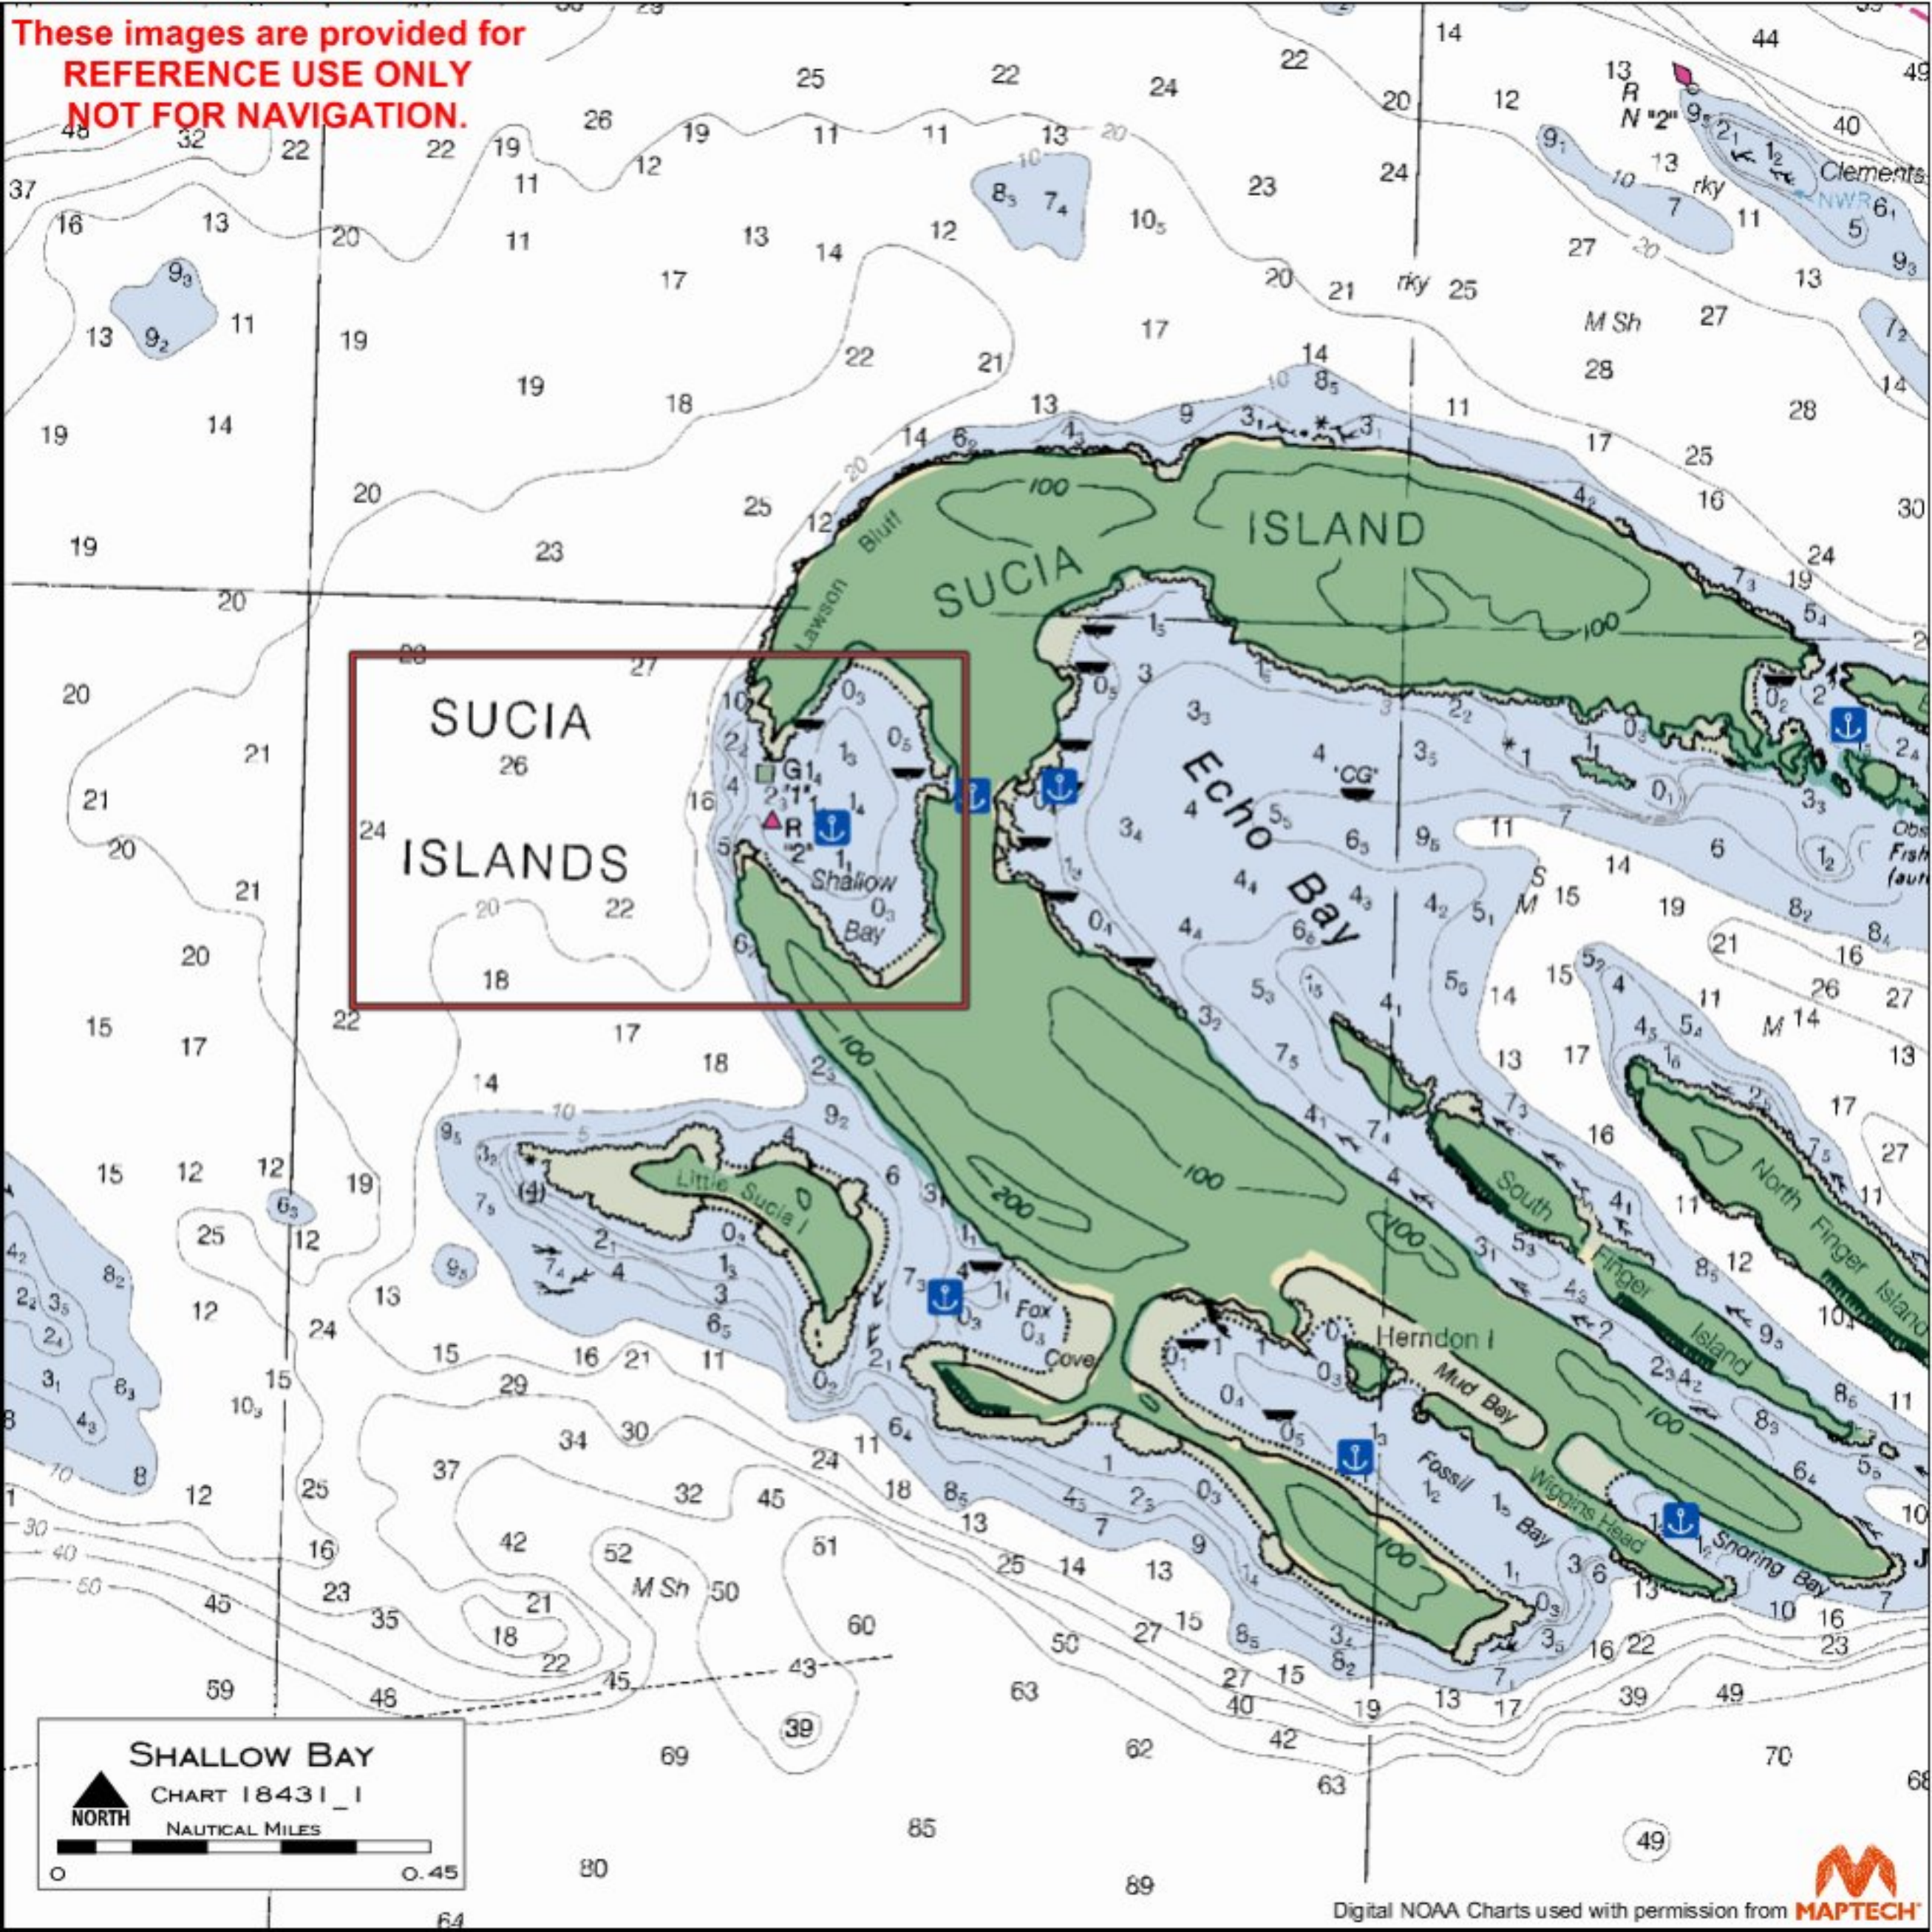

These images are provided for
REFERENCE USE ONLY
NOT FOR NAVIGATION.

SHALLOW BAY
CHART 18431_1
NORTH
NAUTICAL MILES
0 0.45