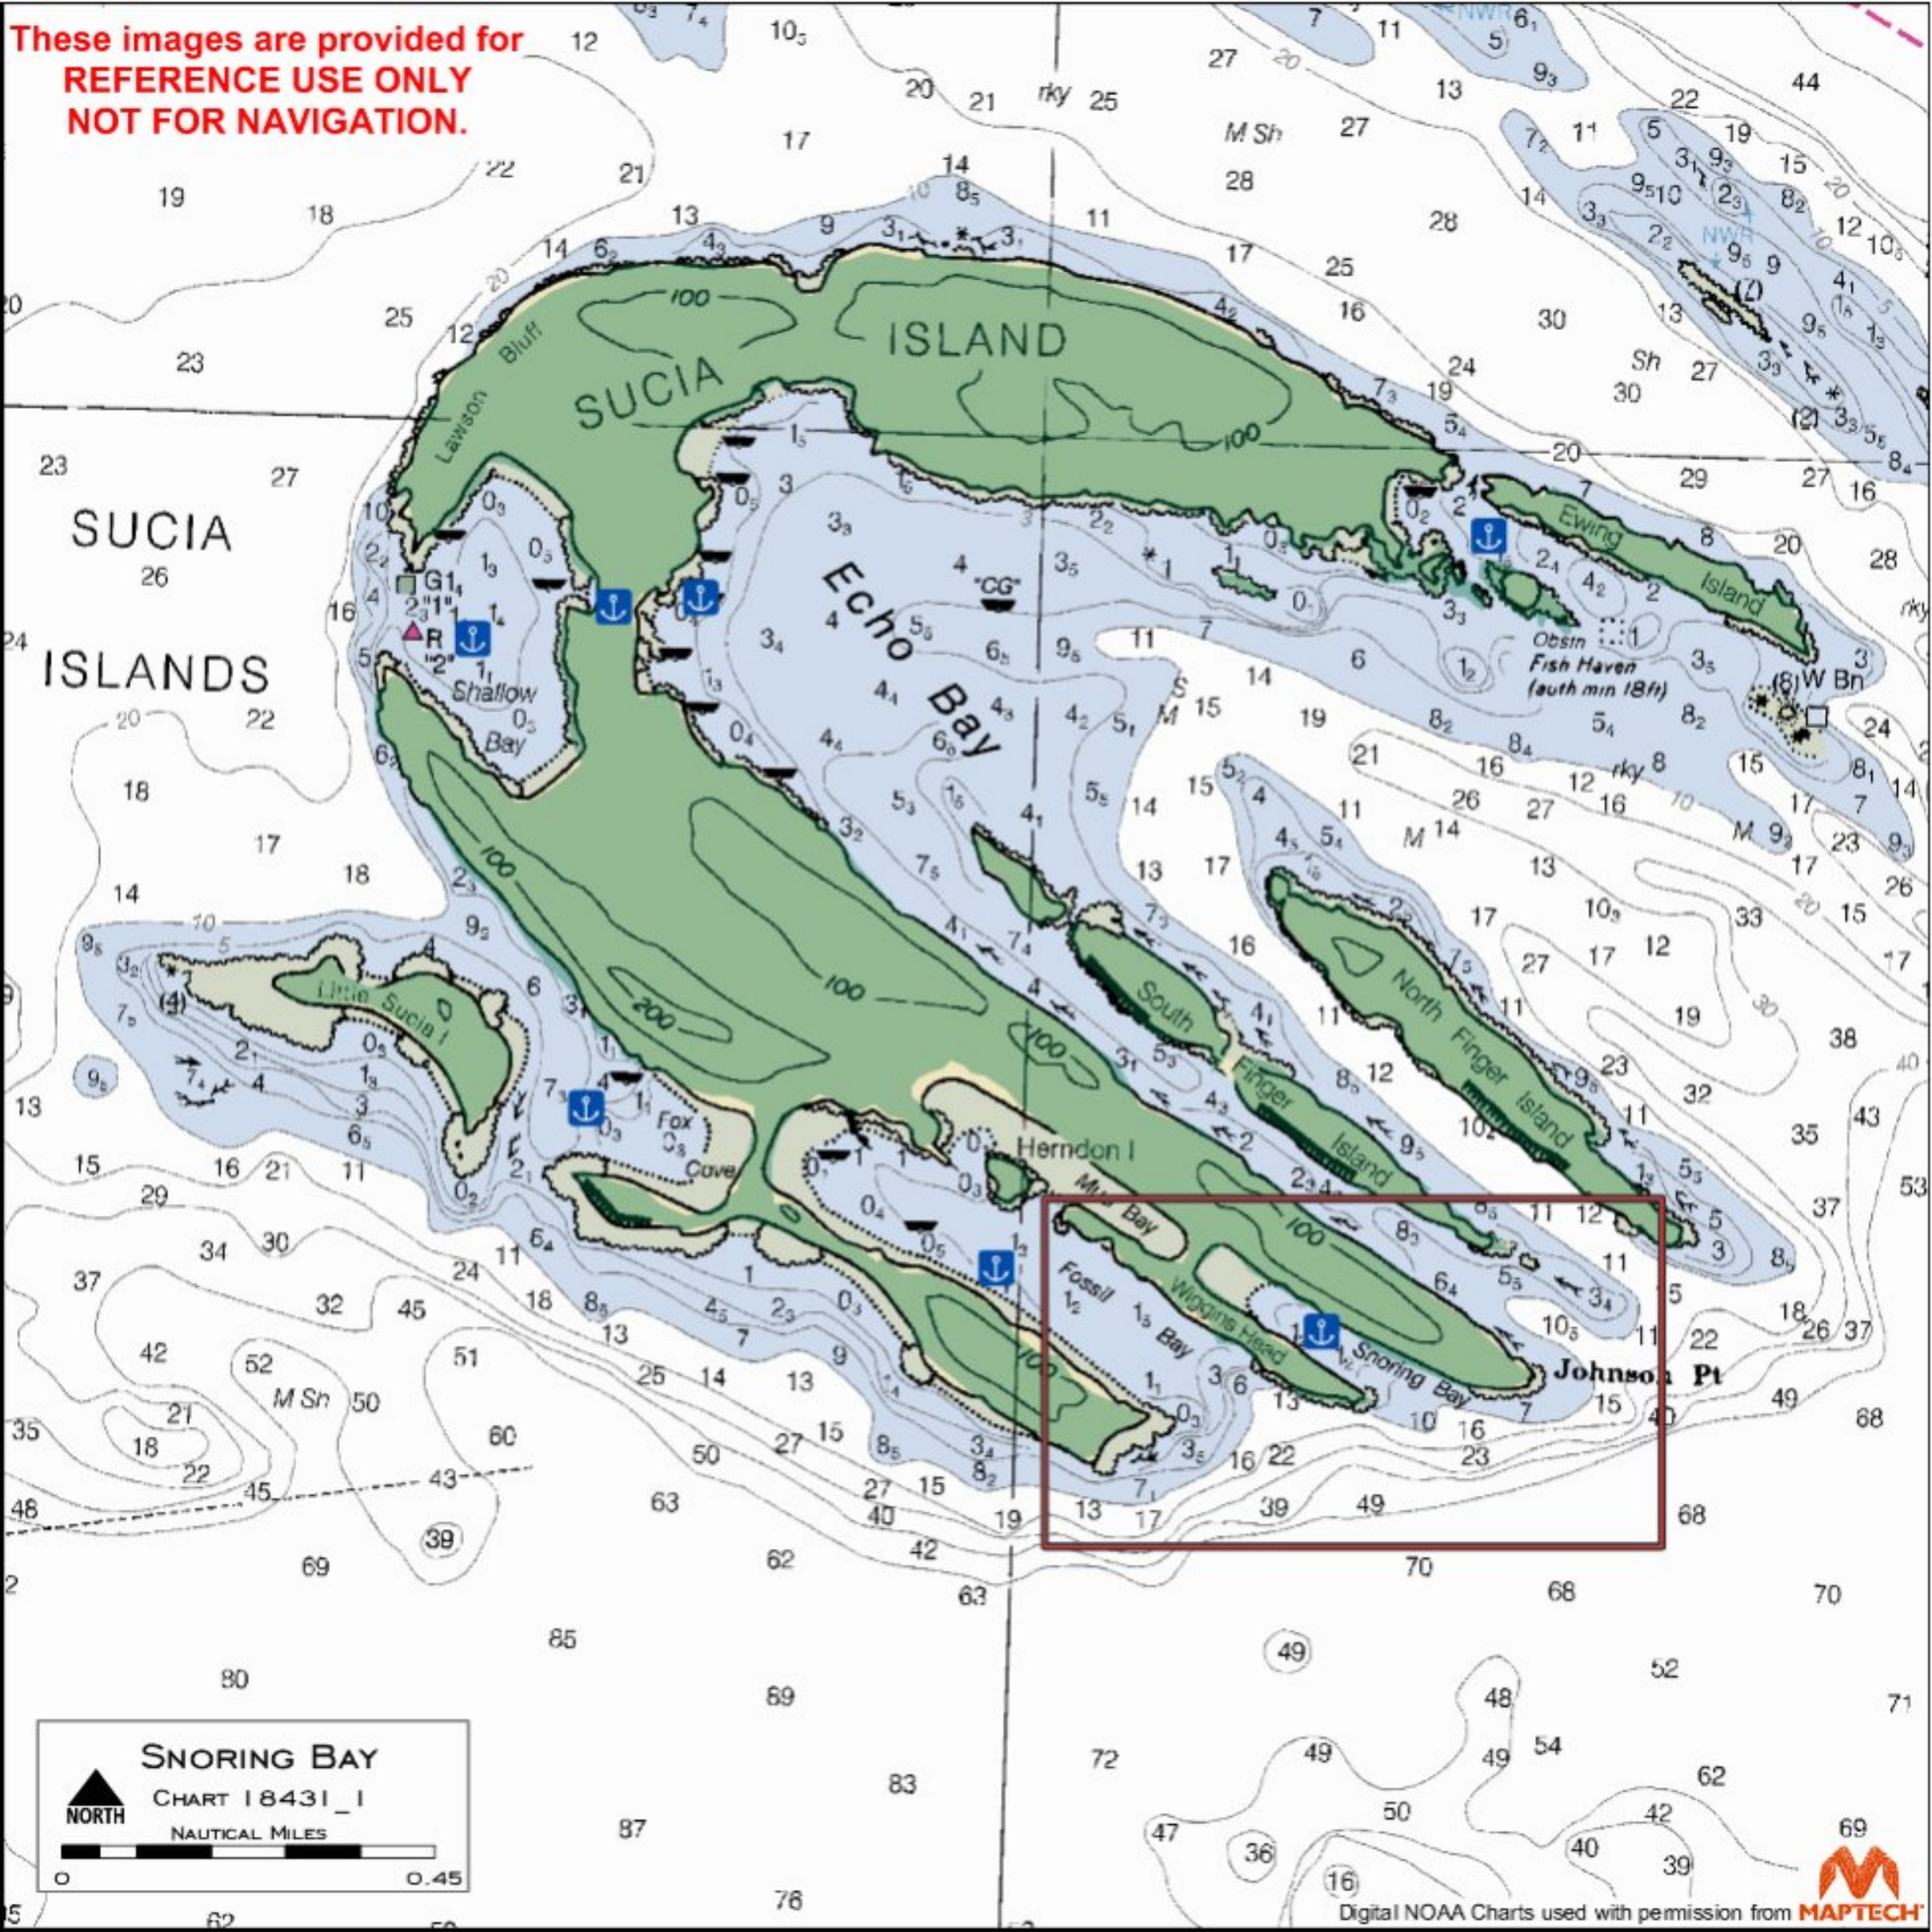

These images are provided for
REFERENCE USE ONLY
NOT FOR NAVIGATION.

SNORING BAY
CHART 18431_1
NAUTICAL MILES
0 0.45