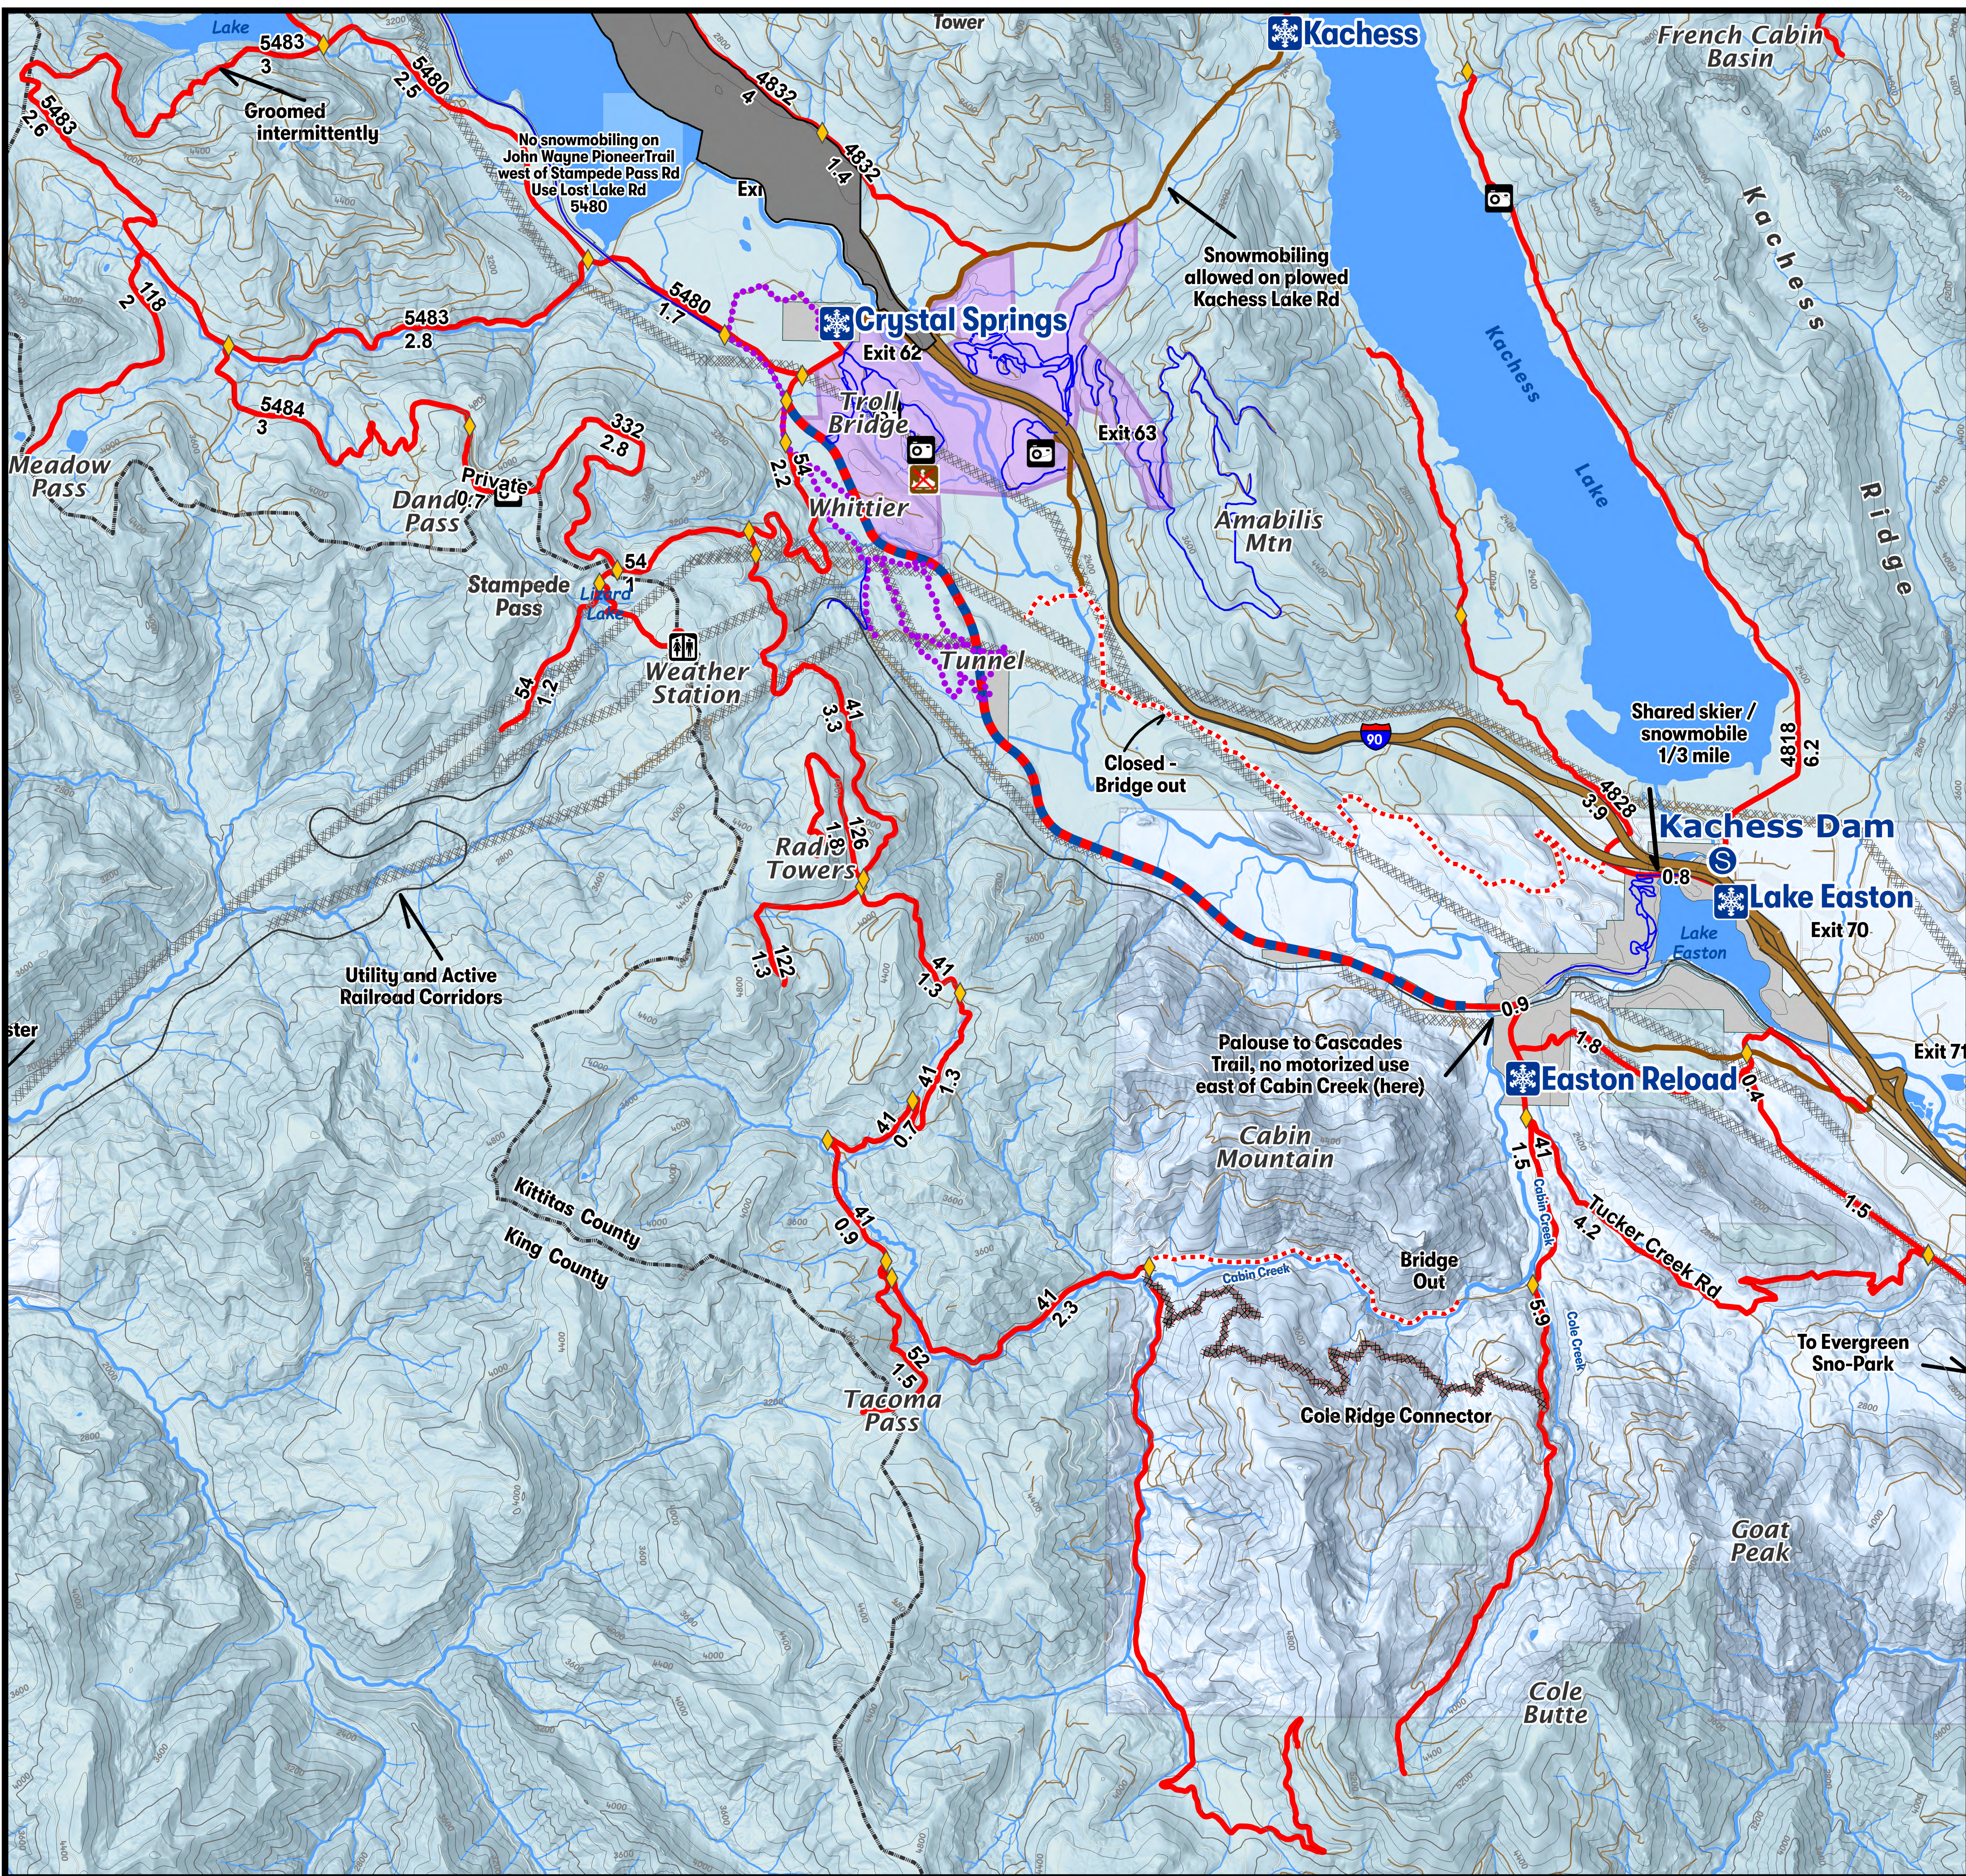

# Welcome Crystal Springs Sno-Park Groomed Trail System

- Sno-Park
- Staging Area, Limited Plowing/Parking
- Motorized-Groomed
- Multipurpose-Groomed
- Groomed Ski Trail
- Marked Ski Route
- Trail Closed
- Sled Dog Trail
- Contours 200 foot
- Major Junction
- Restroom
- View
- Highway
- Sno-Park Access Road
- Utility Corridor
- Palouse to Cascades Trail
- Ski Area, No Snowmobiling
- Wenatchee National Forest
- Wilderness Area, No Snowmobiling
- State Park
- I-90 Closure Area

**Area has 51 miles of groomed snowmobile trails. Road # and mileage labeled between junctions.**

**Snow grooming equipment may be on the trail at any time.**

**Trail grooming schedules may change without notice due to snow conditions, temperatures, equipment breakdowns, etc.**

**Be aware of potential avalanche danger, check [www.nwac.us](http://www.nwac.us) before you leave home.**

**Trail grooming schedules & maps at [www.parks.wa.gov/winter](http://www.parks.wa.gov/winter) Please report errors or comments to: [winter@parks.wa.gov](mailto:winter@parks.wa.gov)**

**For Emergency Call 911  
Kittitas Co. Sheriff  
509-925-8534**