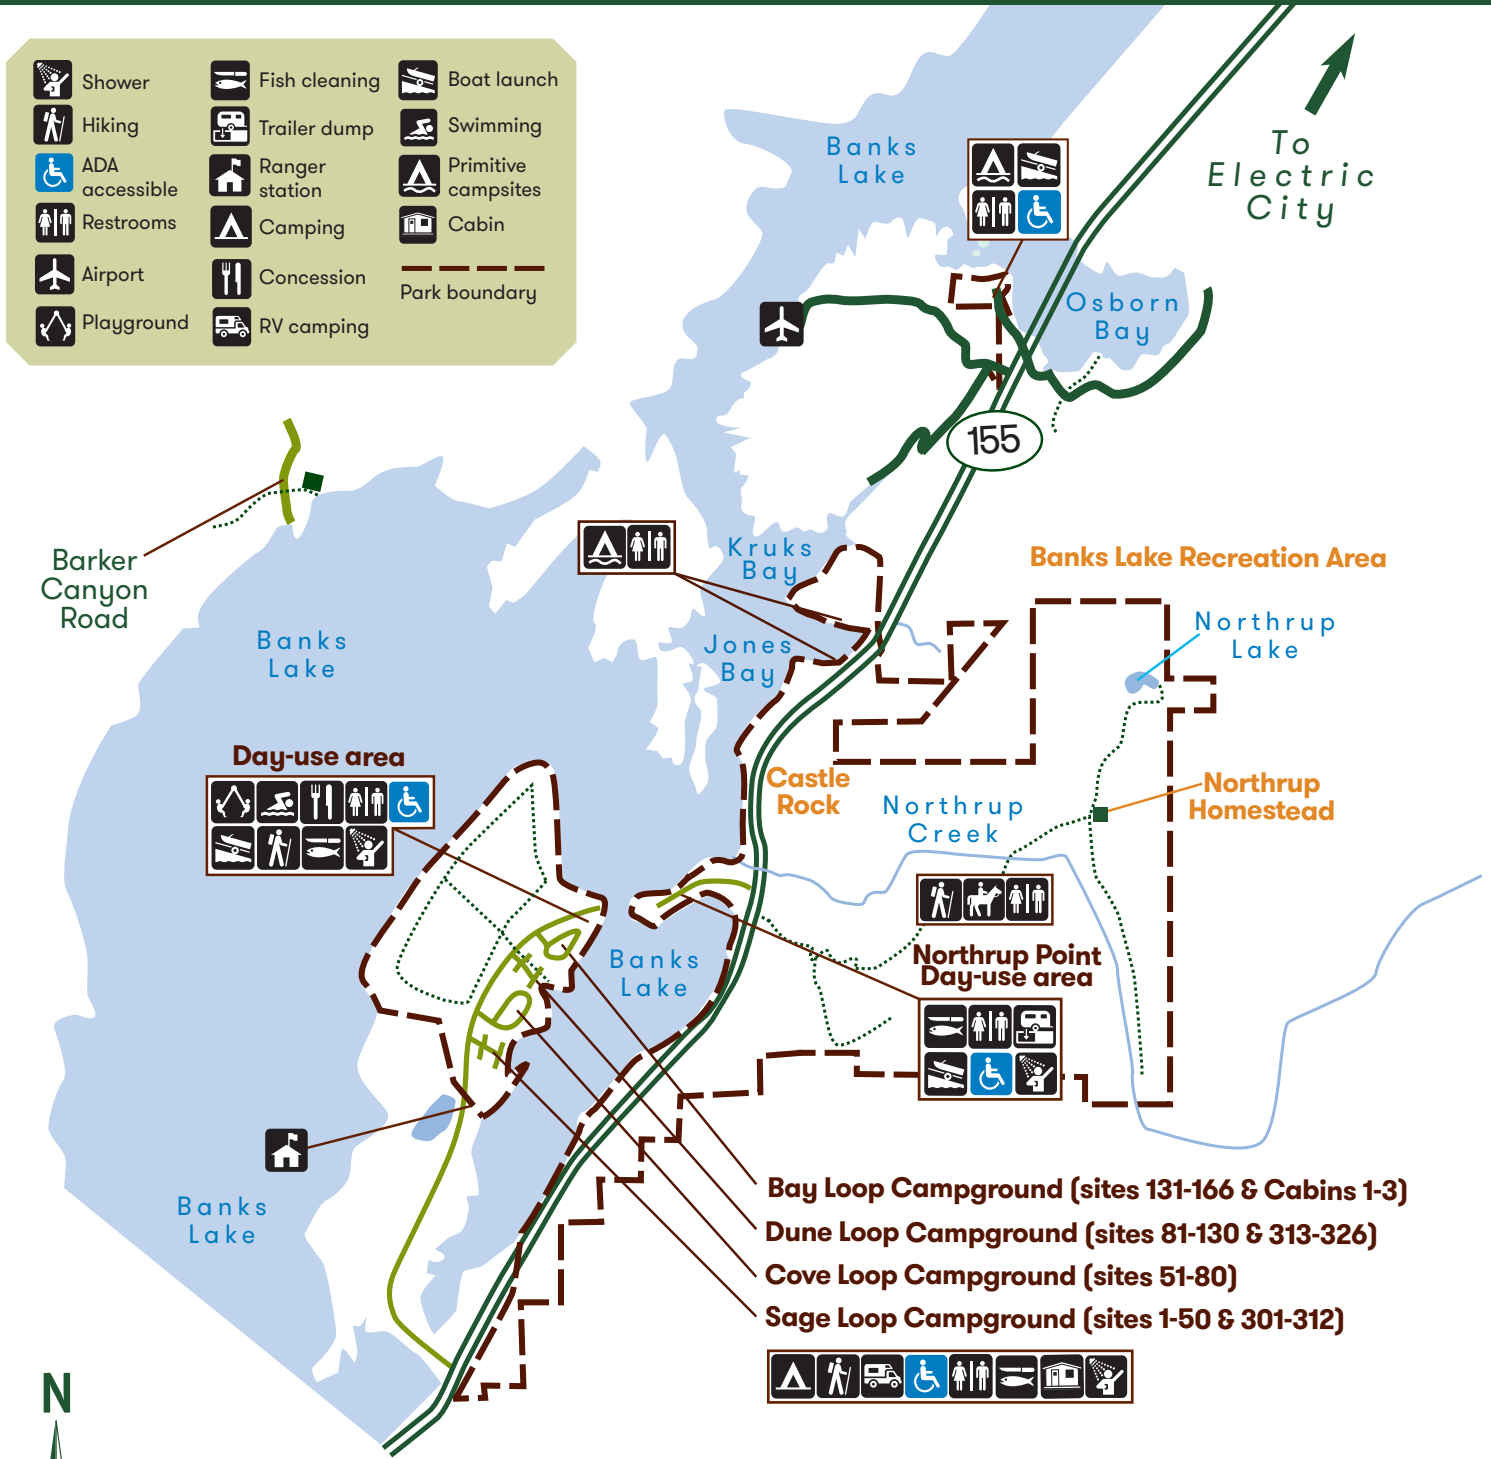

STEAMBOAT ROCK STATE PARK

OVERVIEW MAP

Shower	Fish cleaning	Boat launch
Hiking	Trailer dump	Swimming
ADA accessible	Ranger station	Primitive campsites
Restrooms	Camping	Cabin
Airport	Concession	Park boundary
Playground	RV camping	

- Bay Loop Campground (sites 131-166 & Cabins 1-3)
- Dune Loop Campground (sites 81-130 & 313-326)
- Cove Loop Campground (sites 51-80)
- Sage Loop Campground (sites 1-50 & 301-312)

WELCOME

Please remember a Discover Pass is required to park at a state park or other state-managed recreation lands.