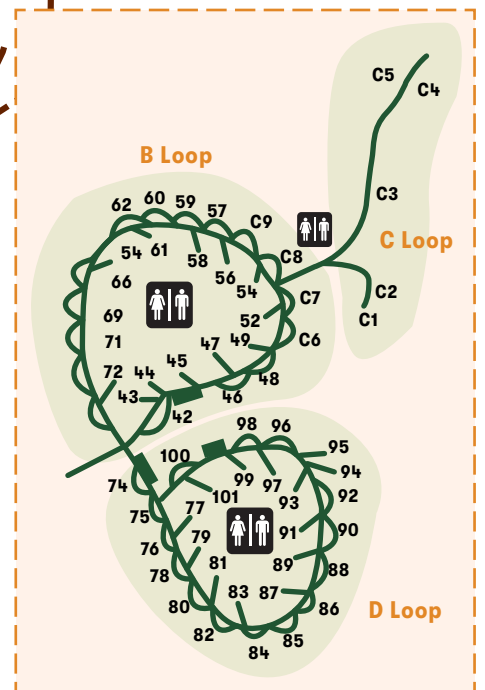

IKE KINSWA STATE PARK

Tilton River

WELCOME

Please remember a Discover Pass is required to park at a state park or other state-managed recreation lands.

- Boating
- Fishing
- Swimming
- Canoe access
- Picnic area
- Restroom
- Boat launch
- Trailer dump
- RV camping
- Cabins
- Camping
- Trash
- Park boundary

(Revised 8-30-24)