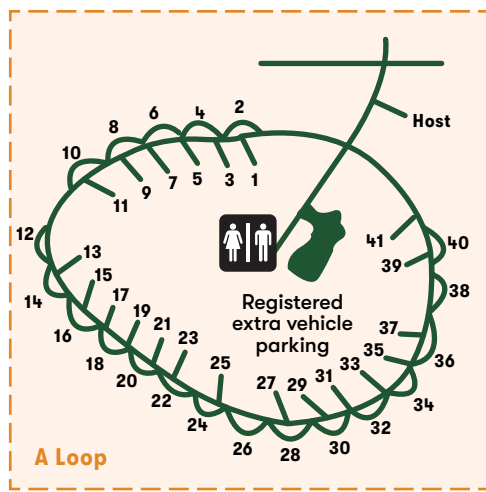

IKE KINSWA STATE PARK

Tilton River

WELCOME

Please remember a Discover Pass is required to park at a state park or other state-managed recreation lands.

- Boating
- Fishing
- Swimming
- Canoe access
- Picnic area
- Restroom
- Boat launch
- Trailer dump
- RV camping
- Cabins
- Camping
- Trash
- Park boundary

(Revised 8-30-24)