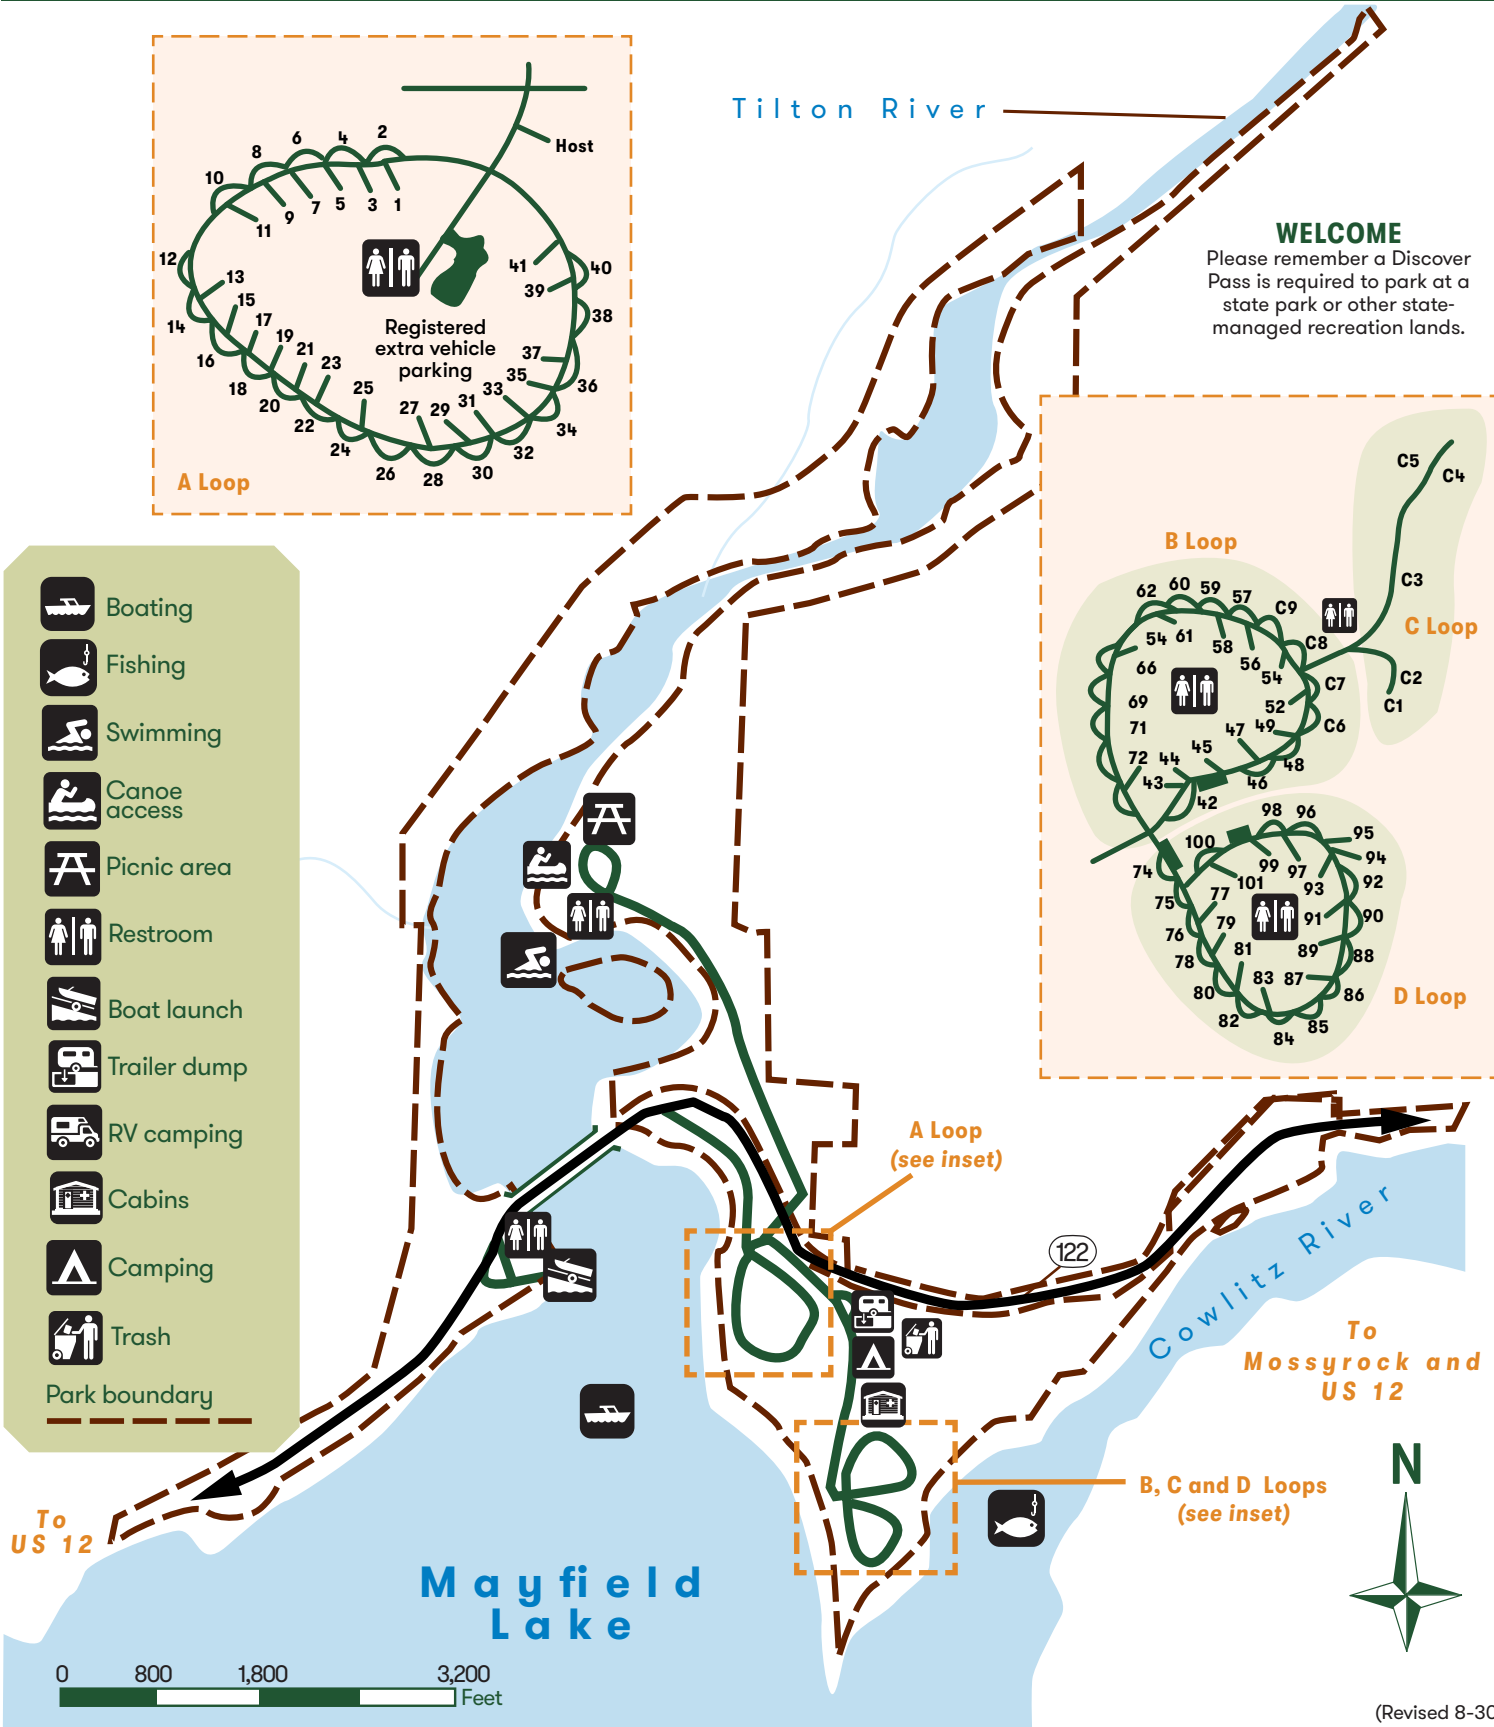

IKE KINSWA STATE PARK

Tilton River

WELCOME

Please remember a Discover Pass is required to park at a state park or other state-managed recreation lands.

- Boating
- Fishing
- Swimming
- Canoe access
- Picnic area
- Restroom
- Boat launch
- Trailer dump
- RV camping
- Cabins
- Camping
- Trash
- Park boundary

(Revised 8-30-24)