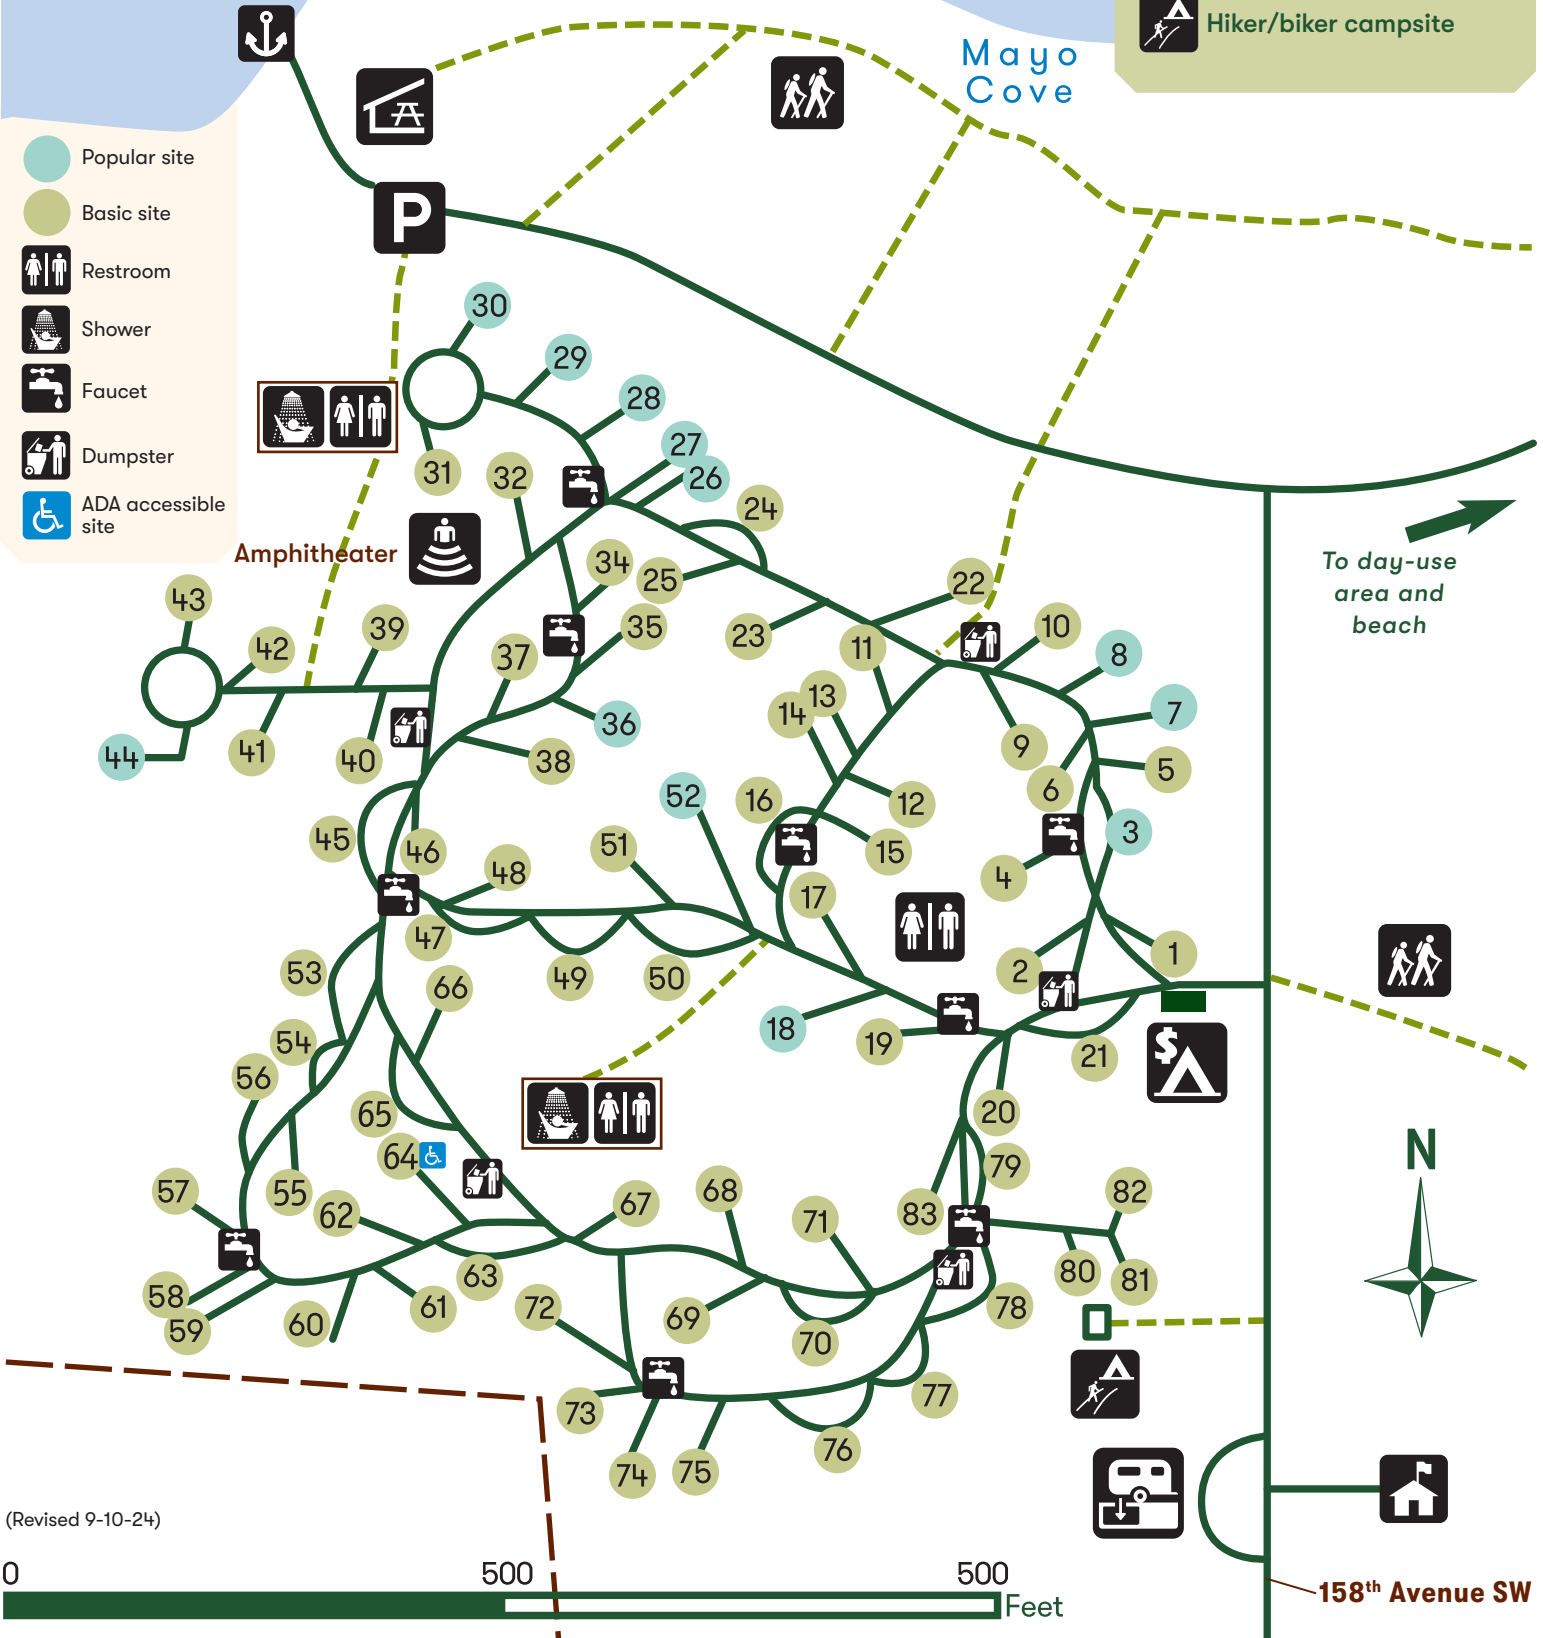

PENROSE POINT STATE PARK CAMPGROUND

- Marina
- Ranger Station
- Amphitheater
- Picnic Shelter
- Parking
- Trailer Dump
- Camping Registration
- Park boundary
- Hiking trail
- Hiker/biker campsite

- Popular site
- Basic site
- Restroom
- Shower
- Faucet
- Dumpster
- ADA accessible site

(Revised 9-10-24)