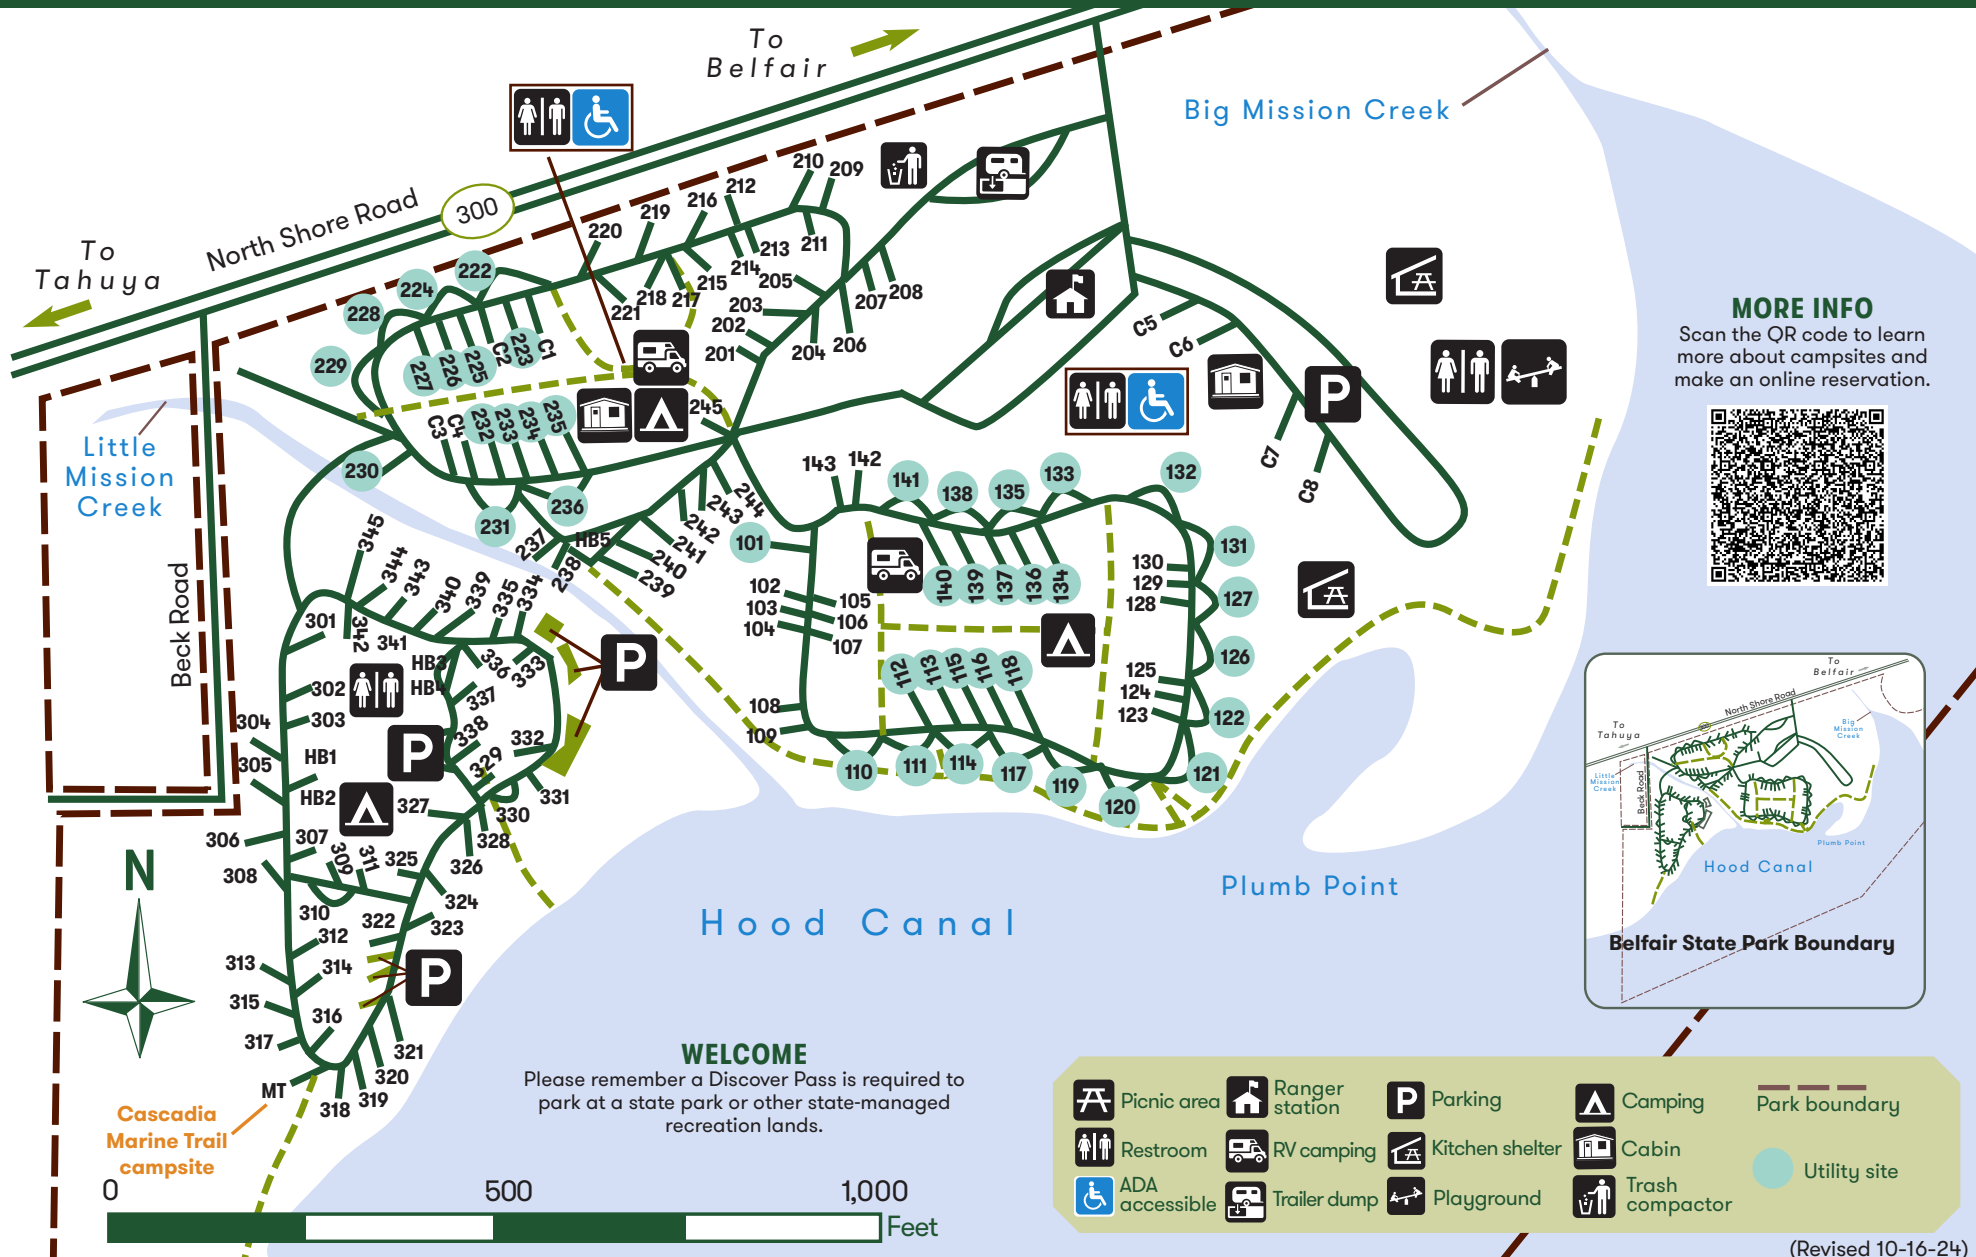

BELFAIR STATE PARK

MORE INFO

Scan the QR code to learn more about campsites and make an online reservation.

WELCOME
Please remember a Discover Pass is required to park at a state park or other state-managed recreation lands.

- | | | | | |
|----------------|----------------|-----------------|-----------------|---------------|
| Picnic area | Ranger station | Parking | Camping | Park boundary |
| Restroom | RV camping | Kitchen shelter | Cabin | Utility site |
| ADA accessible | Trailer dump | Playground | Trash compactor | |