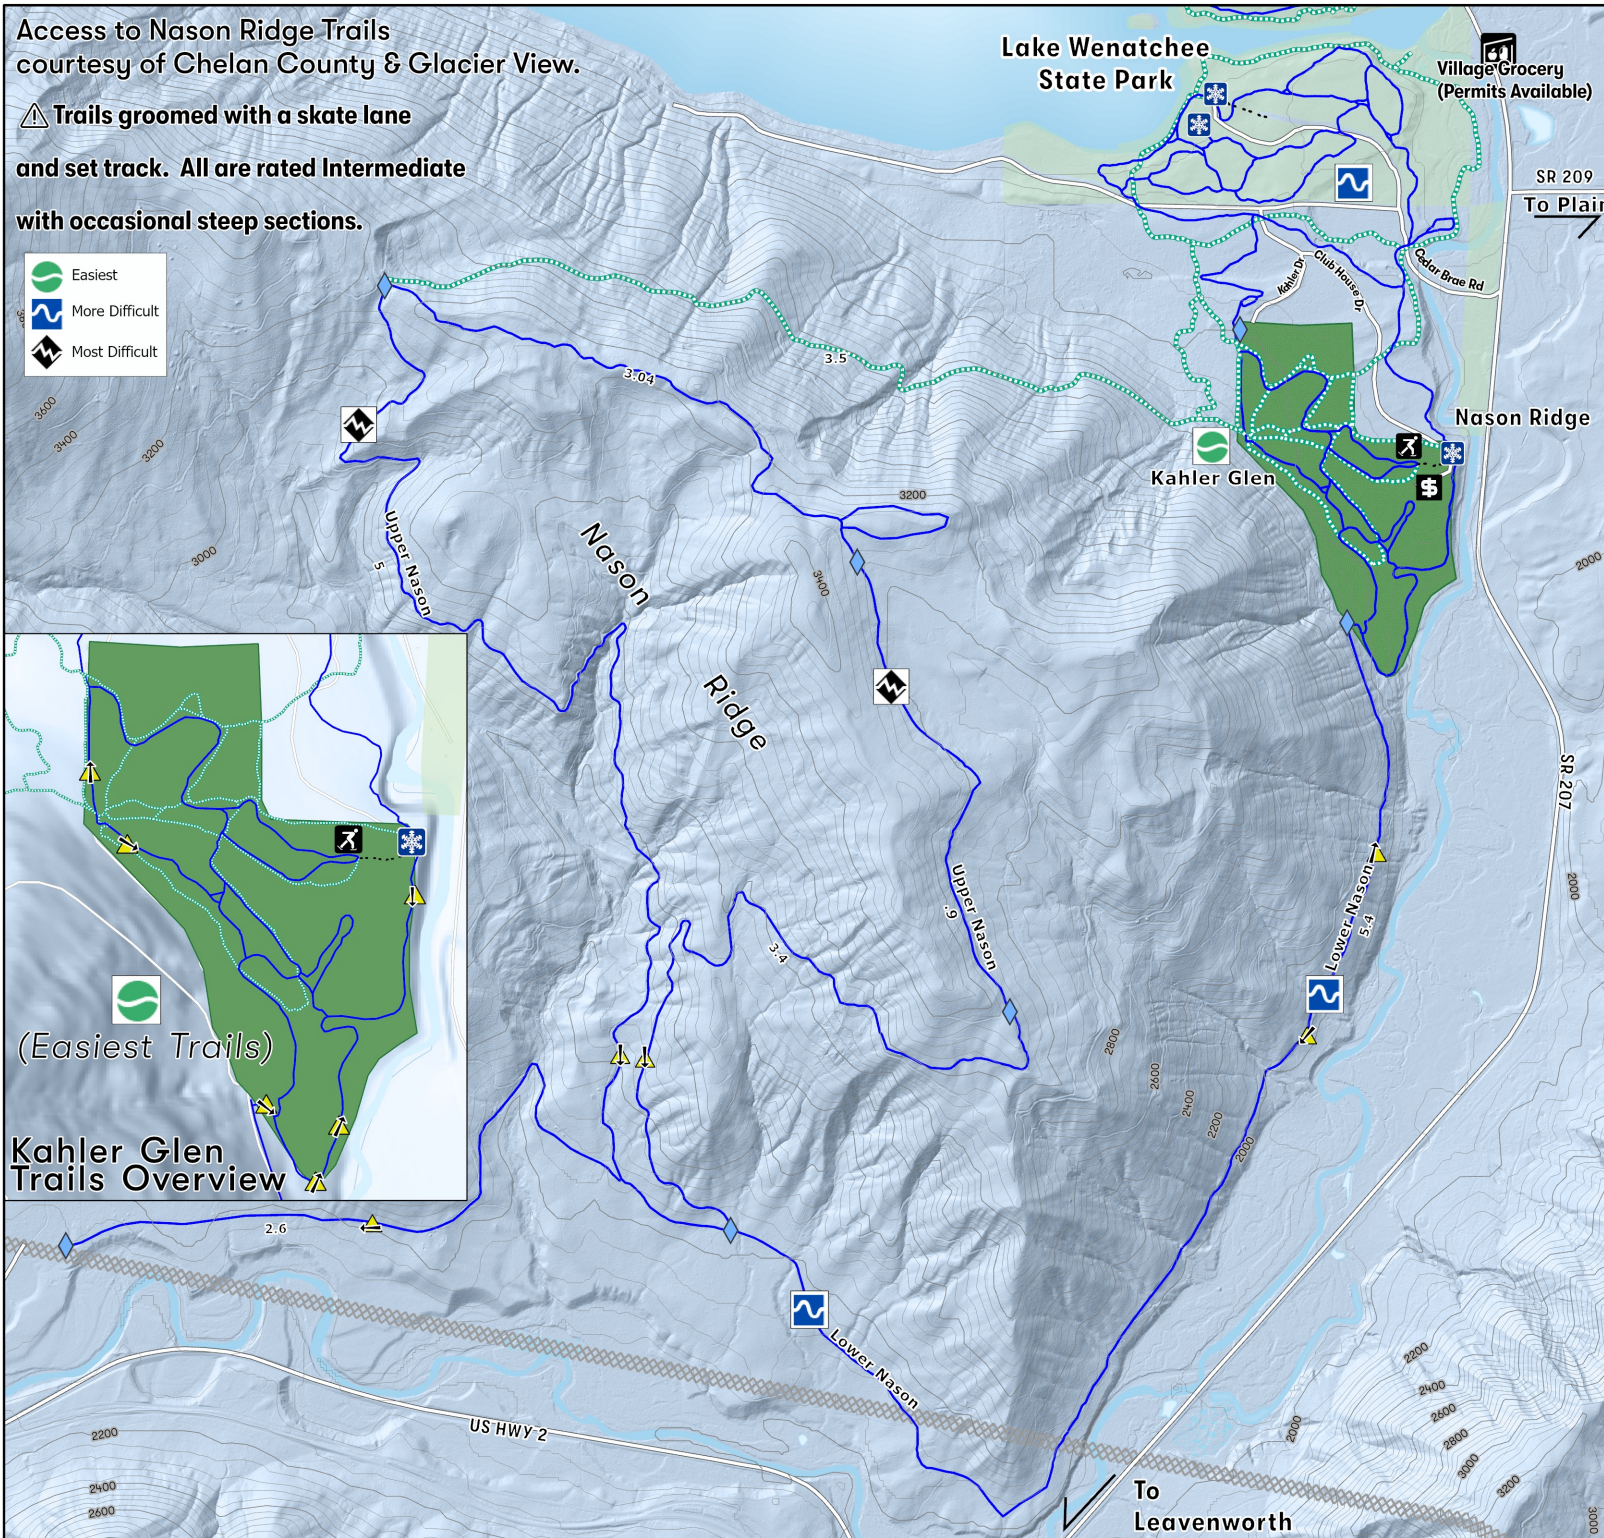

Access to Nason Ridge Trails courtesy of Chelan County & Glacier View.

⚠ Trails groomed with a skate lane and set track. All are rated Intermediate with occasional steep sections.

-  Easiest
-  More Difficult
-  Most Difficult

Welcome Nason Ridge Sno-Park Groomed Trail System

-  Sno-Park
-  Steep Trail (Direction Marked on Map)
-  Groomed Ski Trail
-  Designated Snowshoe Trail
-  Access to Ice Rink
-  Intersection/Trailside Map
-  Sno-Park Access Road
-  Park Boundary
-  Kahler Glen Golf Course
-  Grocery Store
-  Contours 40 foot
-  Contours 200 foot
-  Ice Skating Rink
-  Special Grooming Permit Required

Snow grooming equipment may be on the trail at any time.

No dogs or snowshoes on groomed track. Do not walk on the groomed trail. Downhill skiers have the right of way. Trails may become more difficult during icy conditions.

Trail grooming schedules may change without notice due to snow conditions, temperatures, equipment breakdowns, etc.

Be aware of potential avalanche danger, check www.nwac.us before you leave home.

Please contact the park if you would like to be included in a daily emailed grooming report: lake.wenatchee@parks.wa.gov