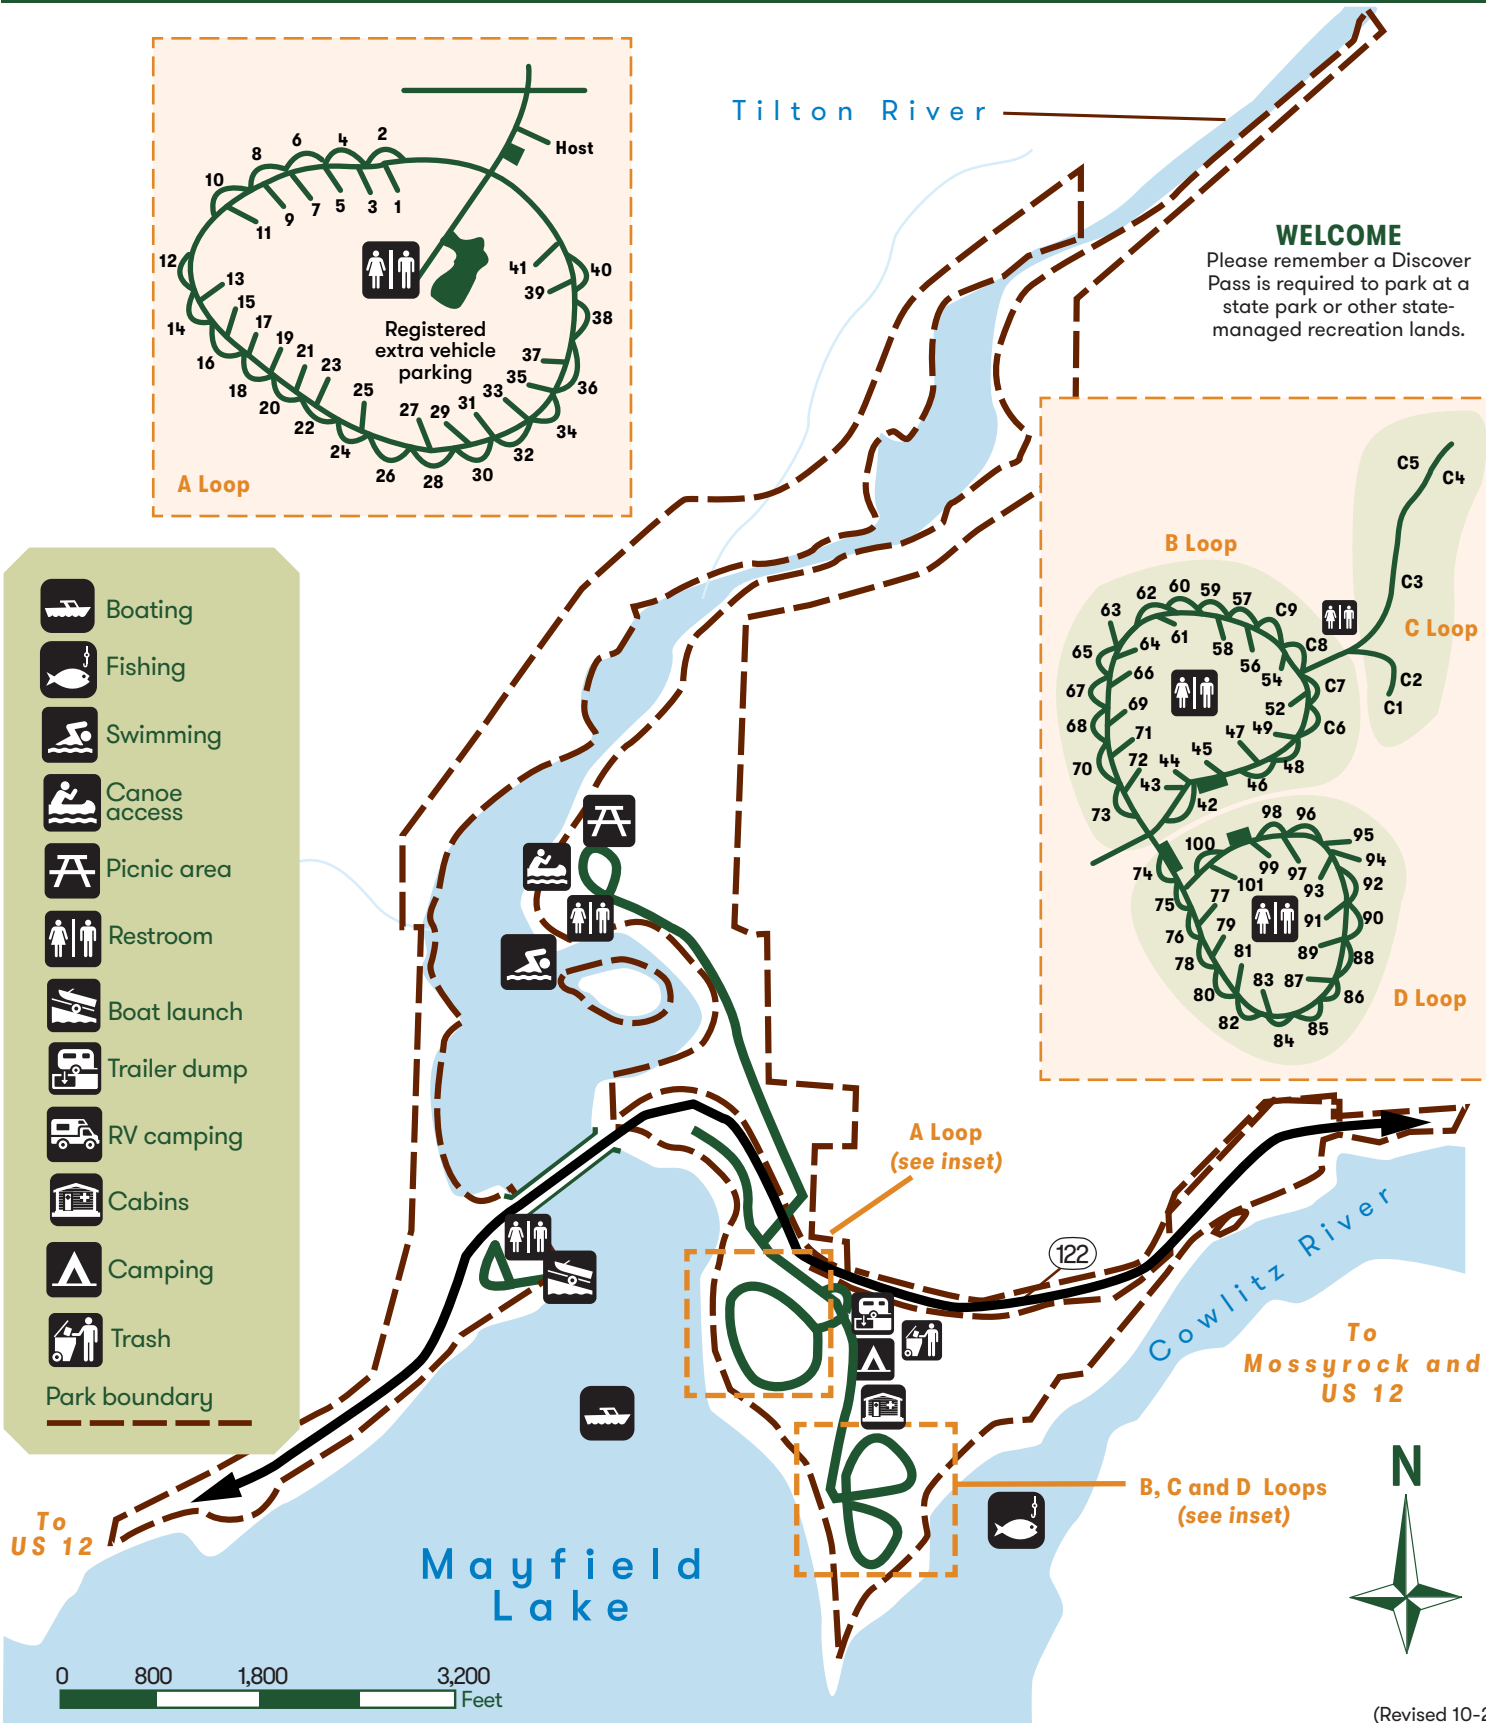

IKE KINSWA STATE PARK

Tilton River

WELCOME

Please remember a Discover Pass is required to park at a state park or other state-managed recreation lands.

- Boating
- Fishing
- Swimming
- Canoe access
- Picnic area
- Restroom
- Boat launch
- Trailer dump
- RV camping
- Cabins
- Camping
- Trash
- Park boundary

(Revised 10-21-24)