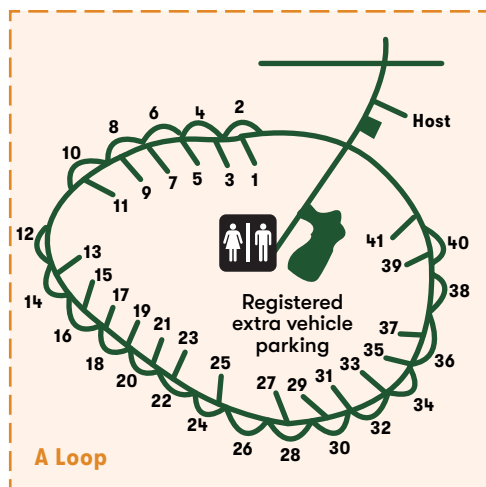

IKE KINSWA STATE PARK

Tilton River

WELCOME

Please remember a Discover Pass is required to park at a state park or other state-managed recreation lands.

- Boating
- Fishing
- Swimming
- Canoe access
- Picnic area
- Restroom
- Boat launch
- Trailer dump
- RV camping
- Cabins
- Camping
- Trash
- Park boundary