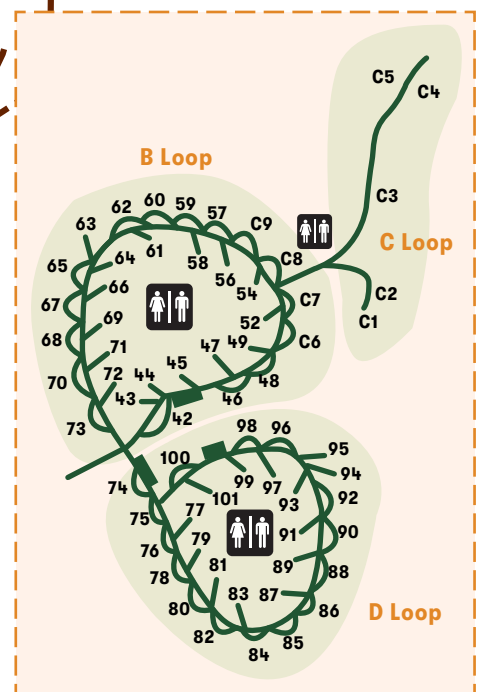

IKE KINSWA STATE PARK

Tilton River

WELCOME

Please remember a Discover Pass is required to park at a state park or other state-managed recreation lands.

- Boating
- Fishing
- Swimming
- Canoe access
- Picnic area
- Restroom
- Boat launch
- Trailer dump
- RV camping
- Cabins
- Camping
- Trash
- Park boundary

(Revised 10-21-24)